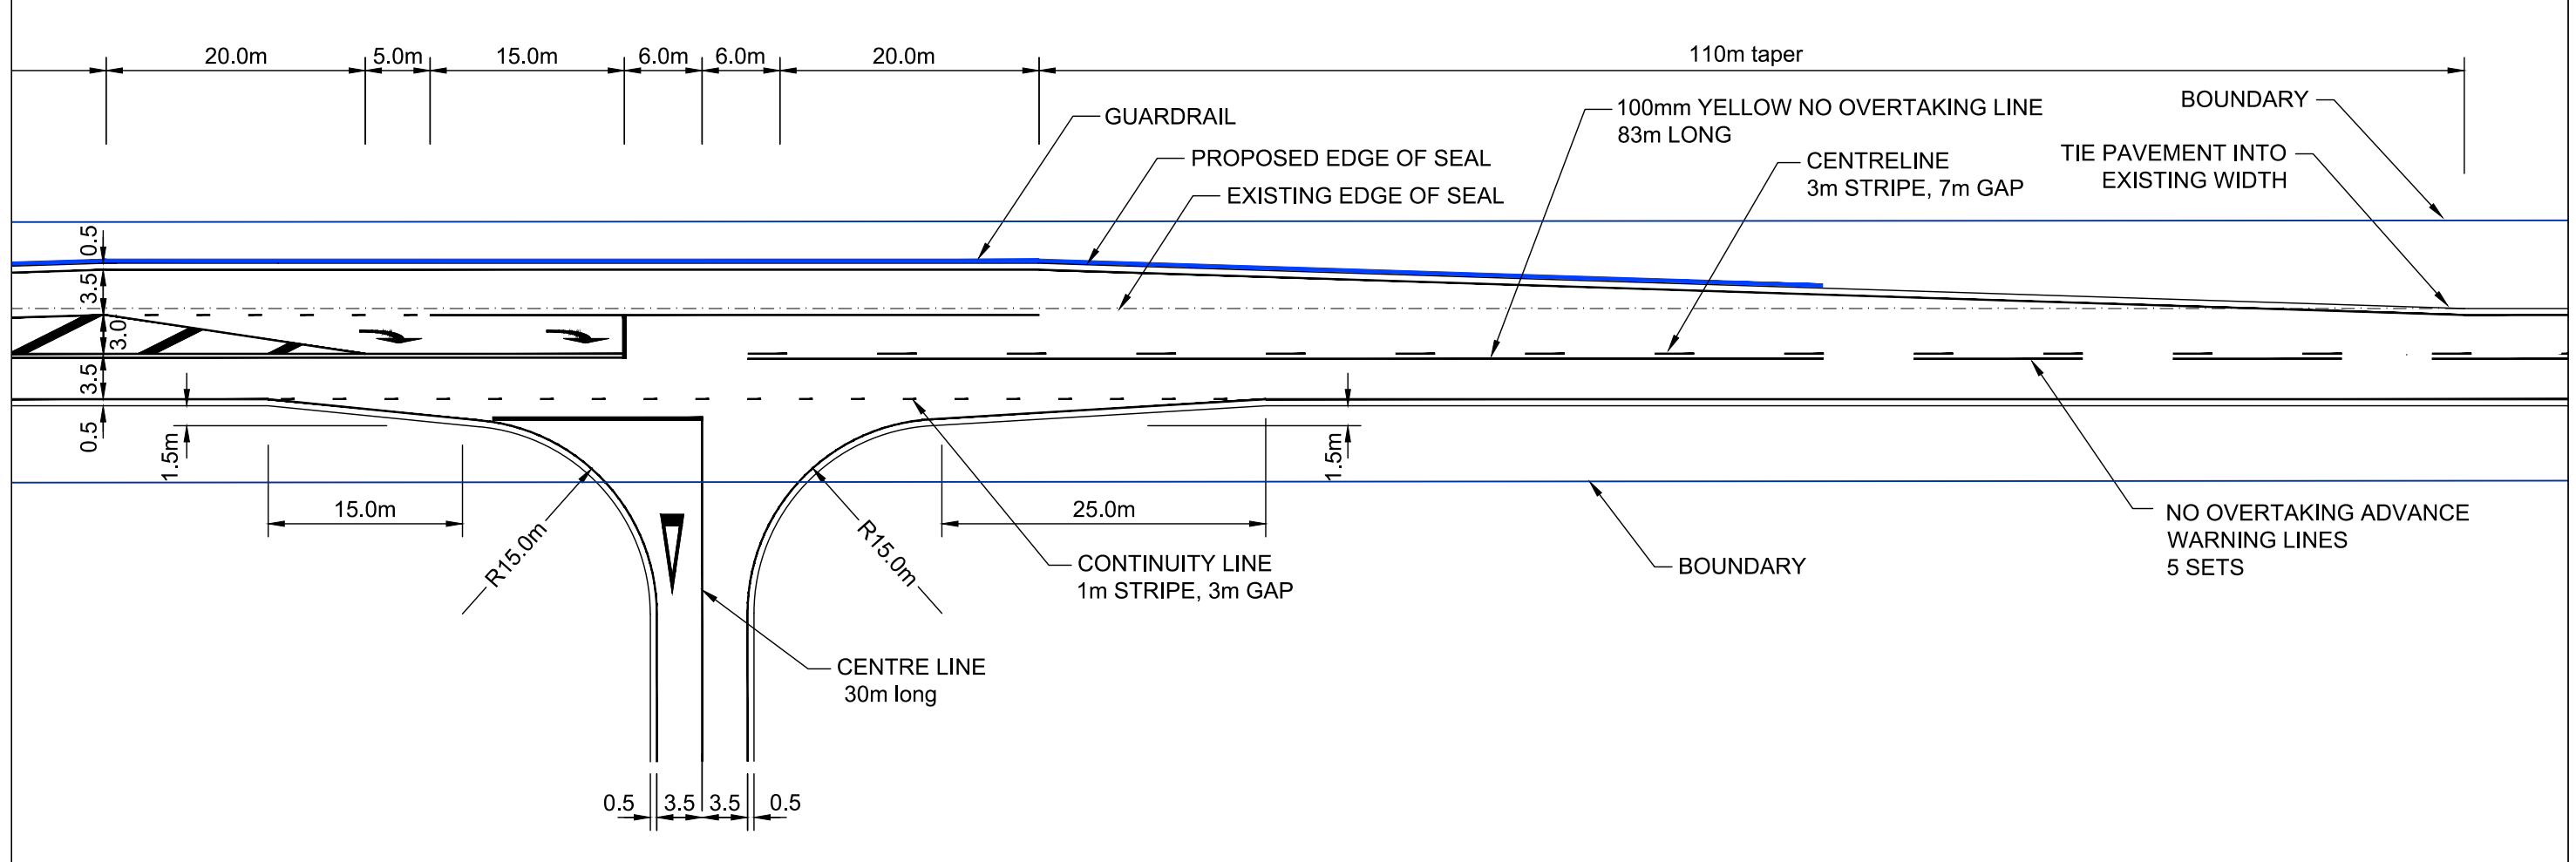

No	DESCRIPTION	DATE	CHK
D	ACCESS & GUARDRAIL REVISED	15/05/24	BH
C	VEHICLE ENTRANCE ADDED	12/04/24	BH
B	GENERAL UPDATES	16/02/24	BH
A	TURN BAY REVISED	16/11/23	BH

Design	BH	Job No.		DRAWING No	
Drawn	JM	592	CAD File	23-169	01
Checked	BH		Plot Date	15/05/24	
Date	21/06/21	Drawing No.		Rev.No.	
Drawn	1 of 3	592-100		D	SCALE 1:1500 @A3

Design	BH	Job No.		DRAWING No
Drawn	JM	592	CAD File 21-226	02
Checked	BH		Plot Date 15/05/24	
Date	21/06/21	Drawing No.	Rev.No.	
Drawing	2 of 3	592-101	D	SCALE 1:500 @A3

No	DESCRIPTION	DATE	CHK
D	ACCESS & GUARDRAIL REVISED	15/05/24	BH
C	EXISTING VEHICLE ENTRANCE ADDED	12/04/24	BH
B	GENERAL UPDATES	16/02/24	BH
A	TURN BAY REVISED	16/11/21	BH