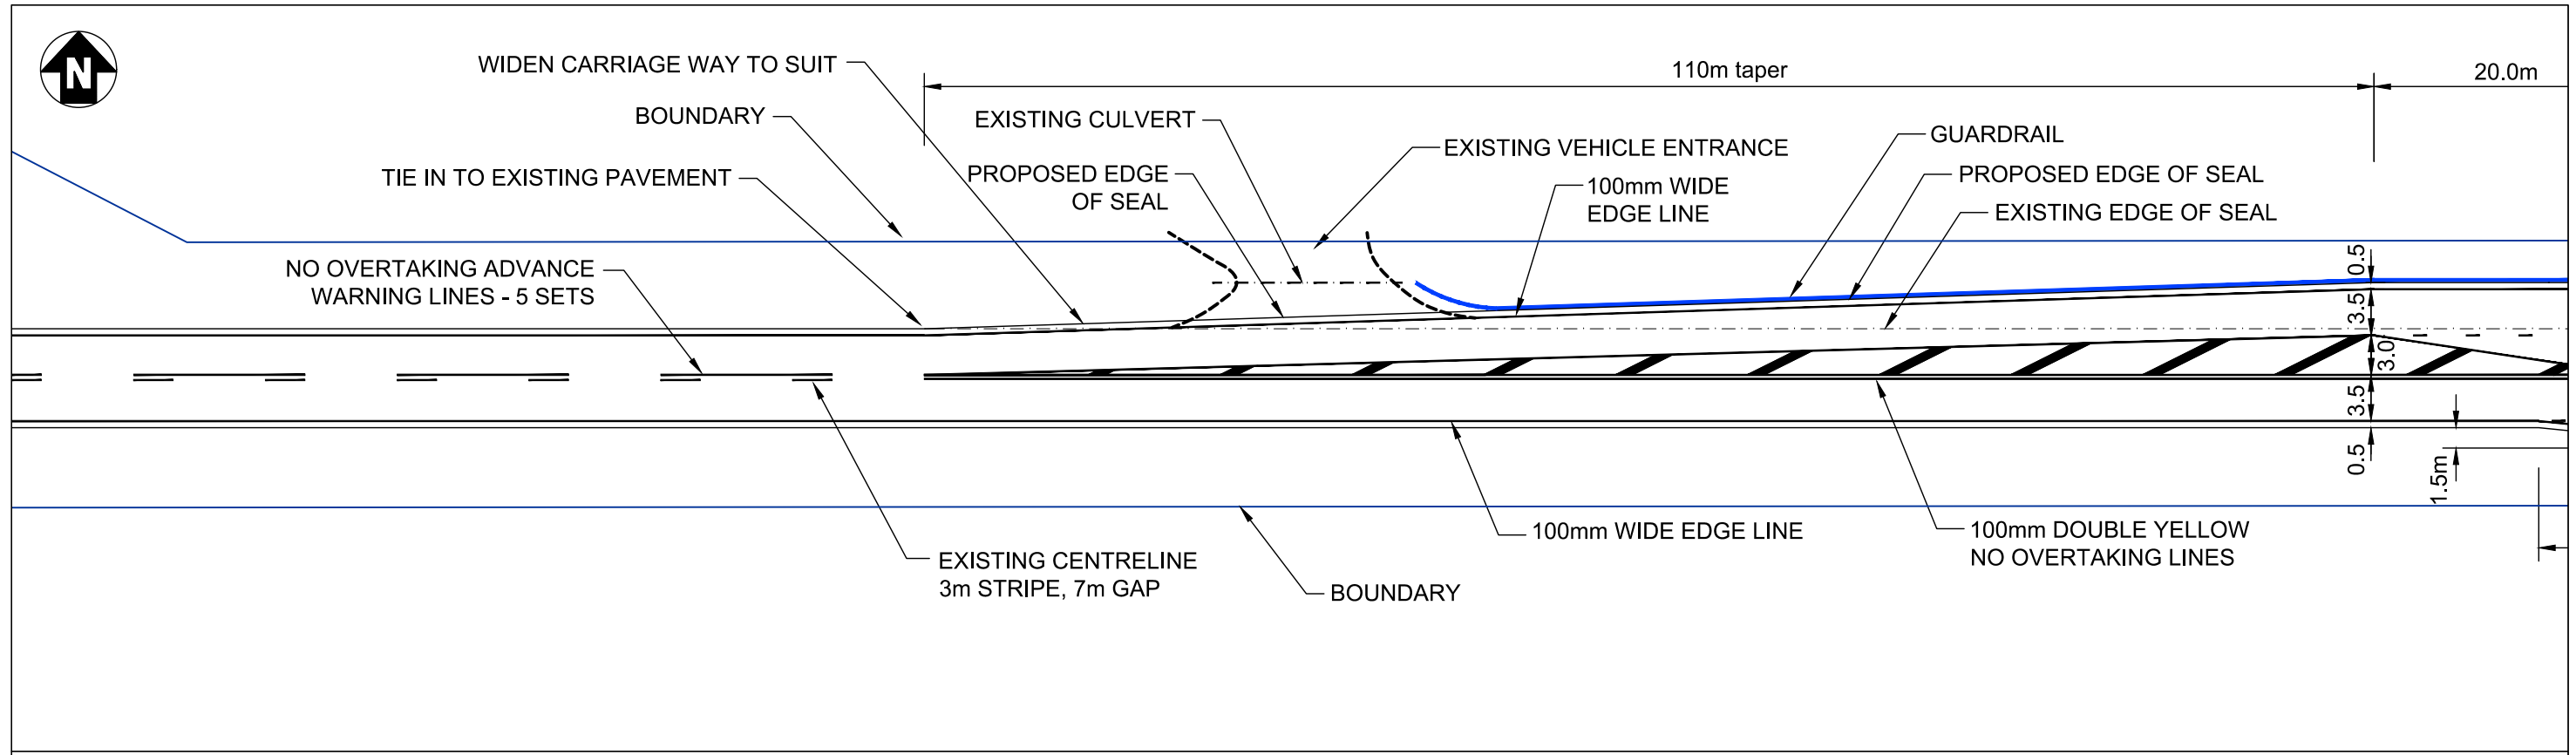

No	DESCRIPTION	DATE	CHK
D	ACCESS & GUARDRAIL REVISED	15/05/24	BH
C	VEHICLE ENTRANCE ADDED	12/04/24	BH
B	GENERAL UPDATES	16/02/24	BH
A	TURN BAY REVISED	16/11/23	BH

Design	BH	Job No.		DRAWING No	
Drawn	JM	592	CAD File	23-169	01
Checked	BH		Plot Date	15/05/24	
Date	21/06/21	Drawing No.		Rev.No.	
Drawn	1 of 3	592-100		D	SCALE 1:1500 @A3