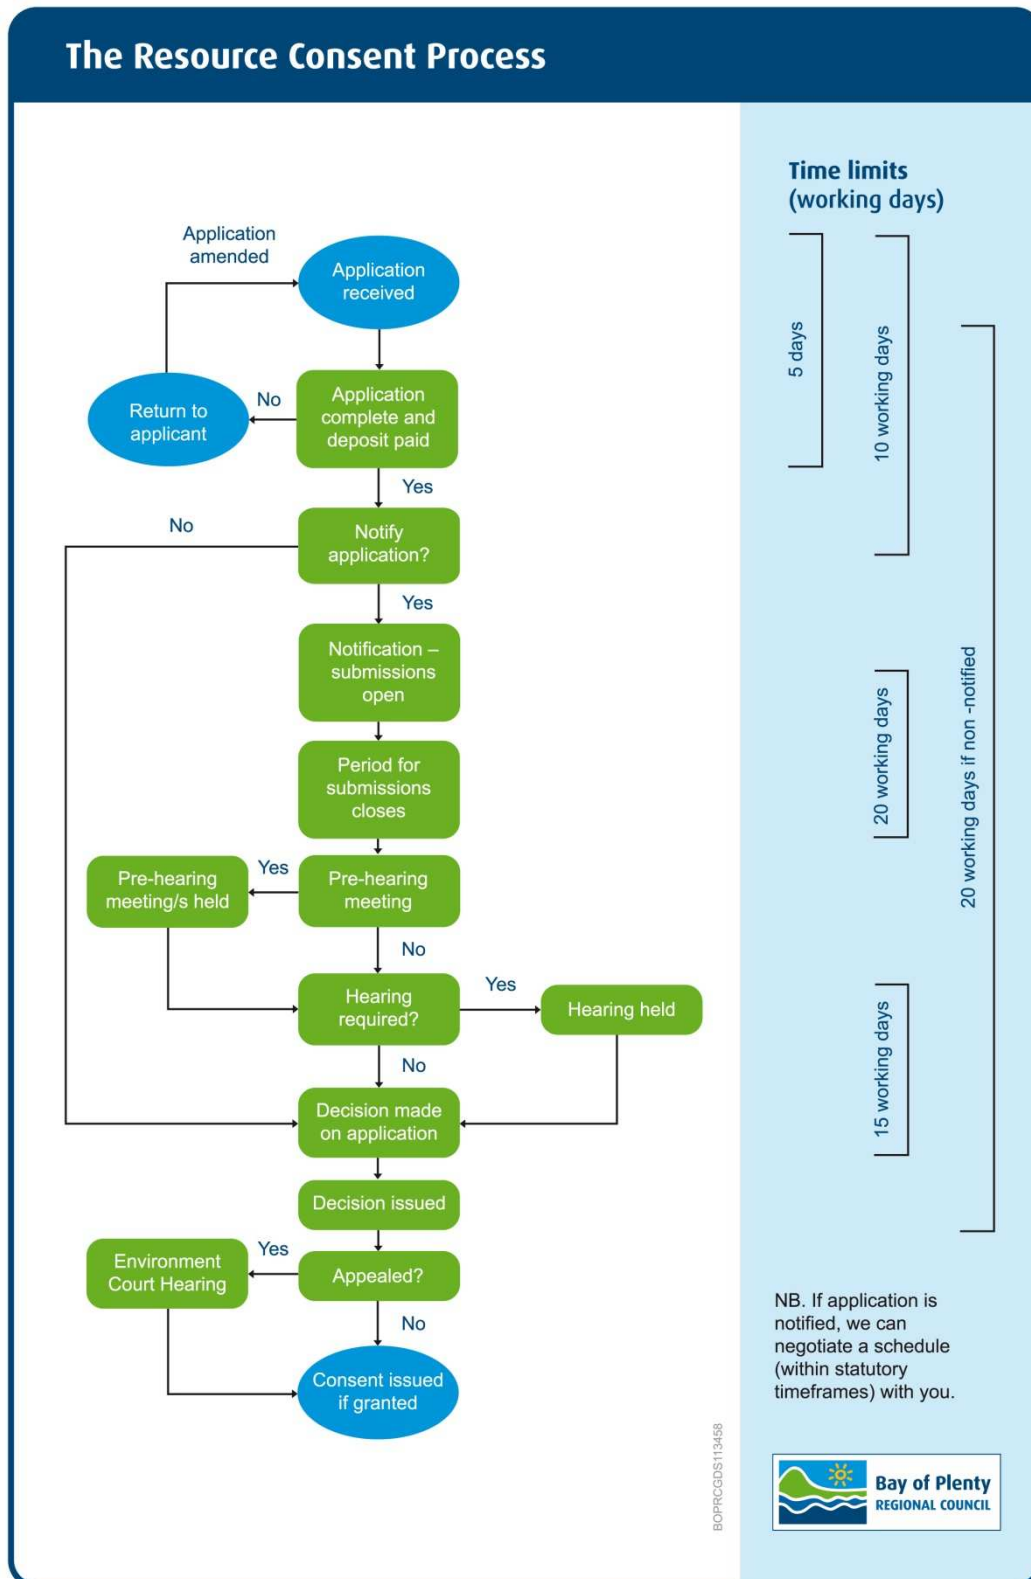

# The Resource consent process diagram

Source: Bay of Plenty Regional Council. Retrieved March 2011 from <http://www.boprc.govt.nz/media/70381/3458-consents-diagram-web-2.jpg>