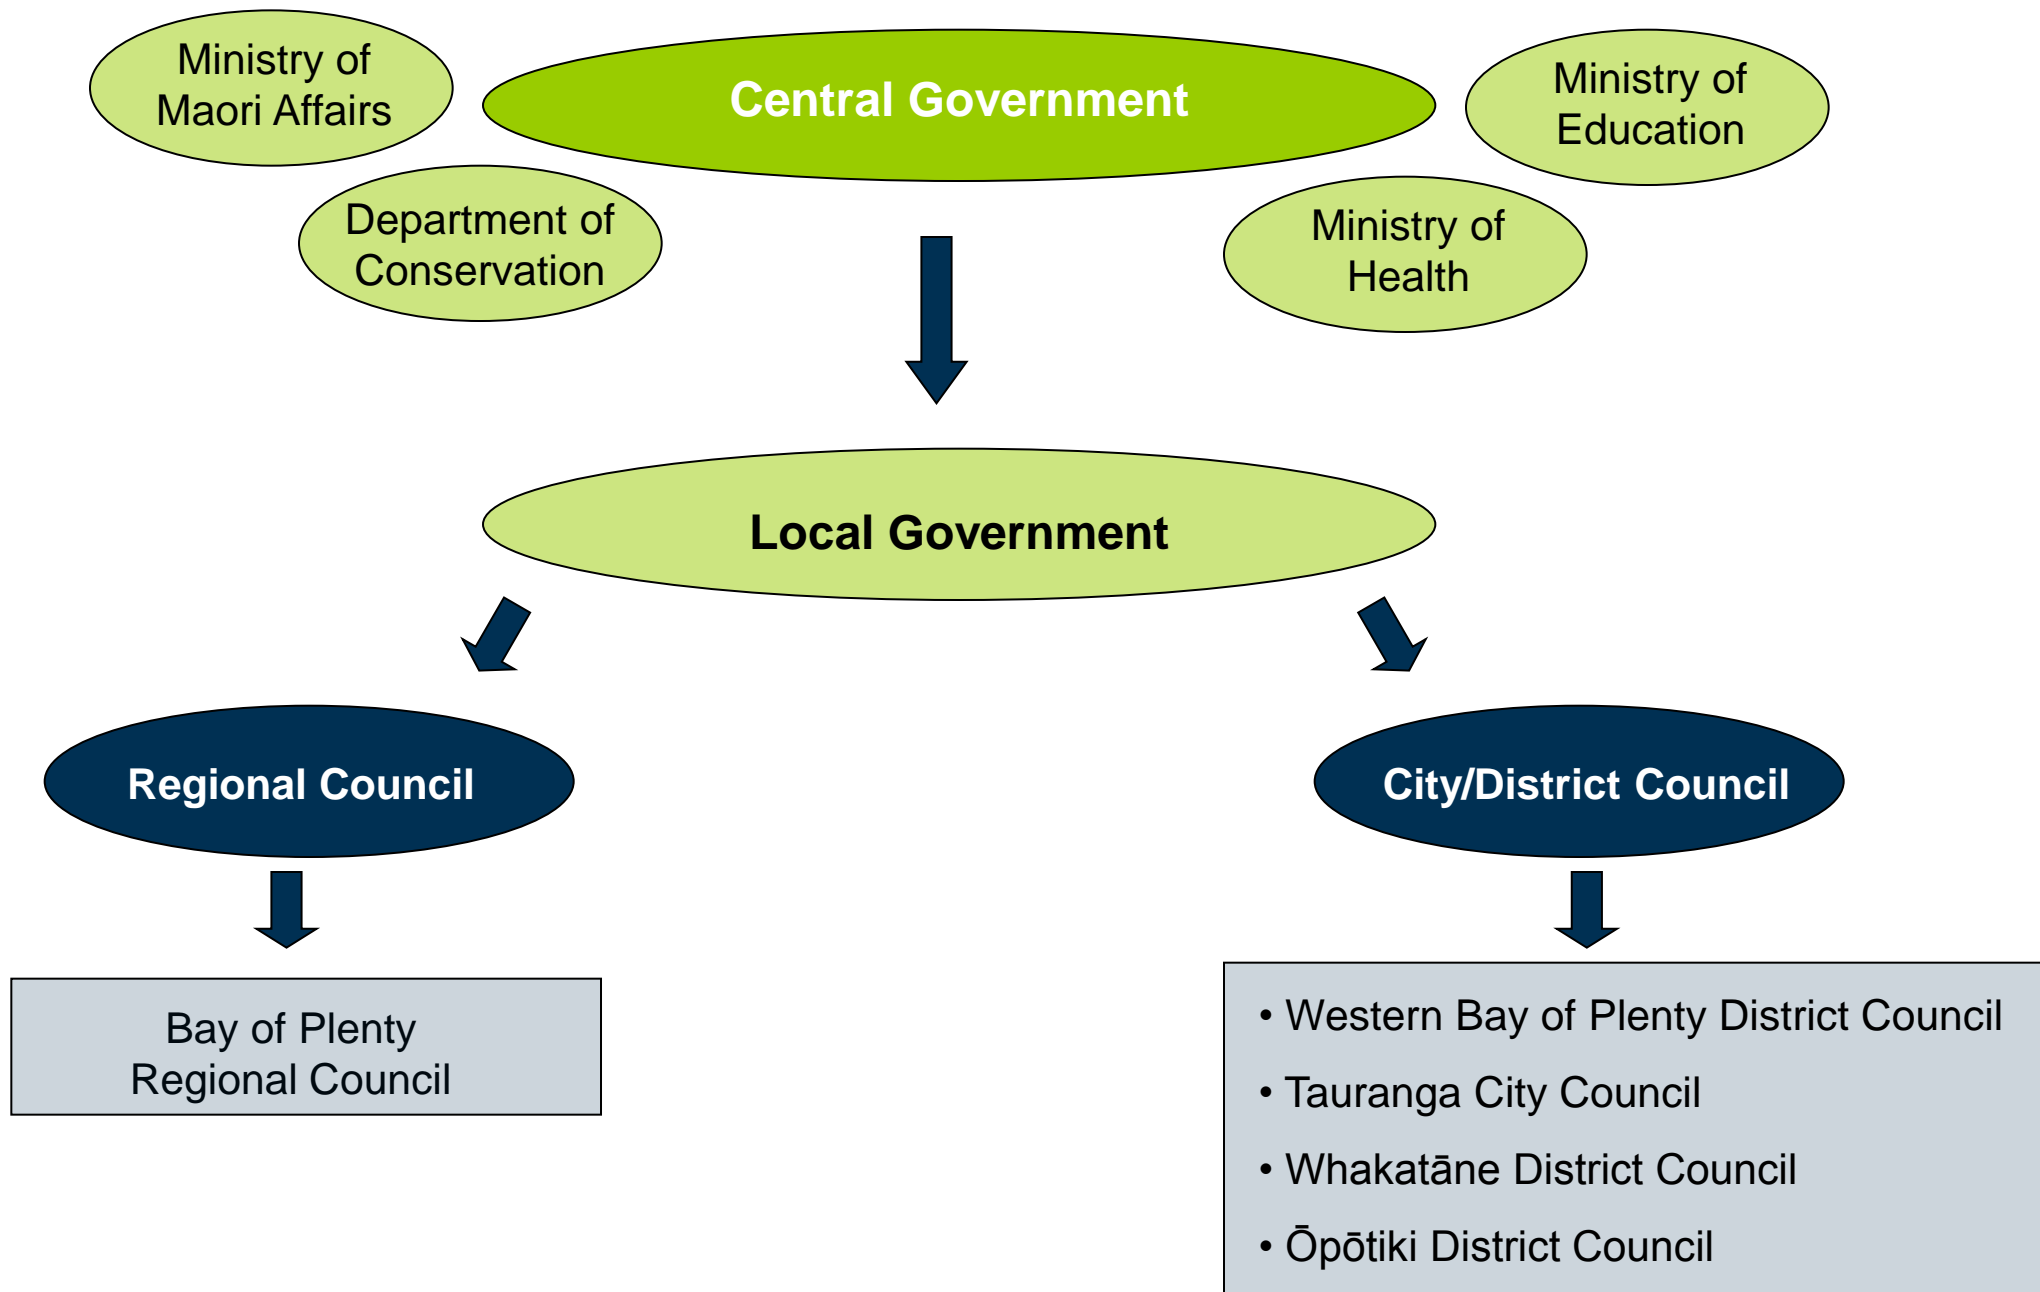

Life's a Beach

A Coastal Education Resource Kit

6d Your Regional Council

Working together to care for our coast – Kia ngatahi te tiaki takutai

Working together to care for our coast – Kia ngatahi te tiaki takutai

City/District Councils

- daily services
- rubbish
- libraries
- sewerage
- stormwater
- parks
- galleries

Working together to care for our coast – Kia ngatahi te tiaki takutai

Your Regional Council

– Bay of Plenty Regional Council

- Guide and support the sustainable development of the Bay of Plenty
- Work with others for the economic, social and cultural well-being of the region
- Manage the effects of people's use of freshwater, air, land and coastal water