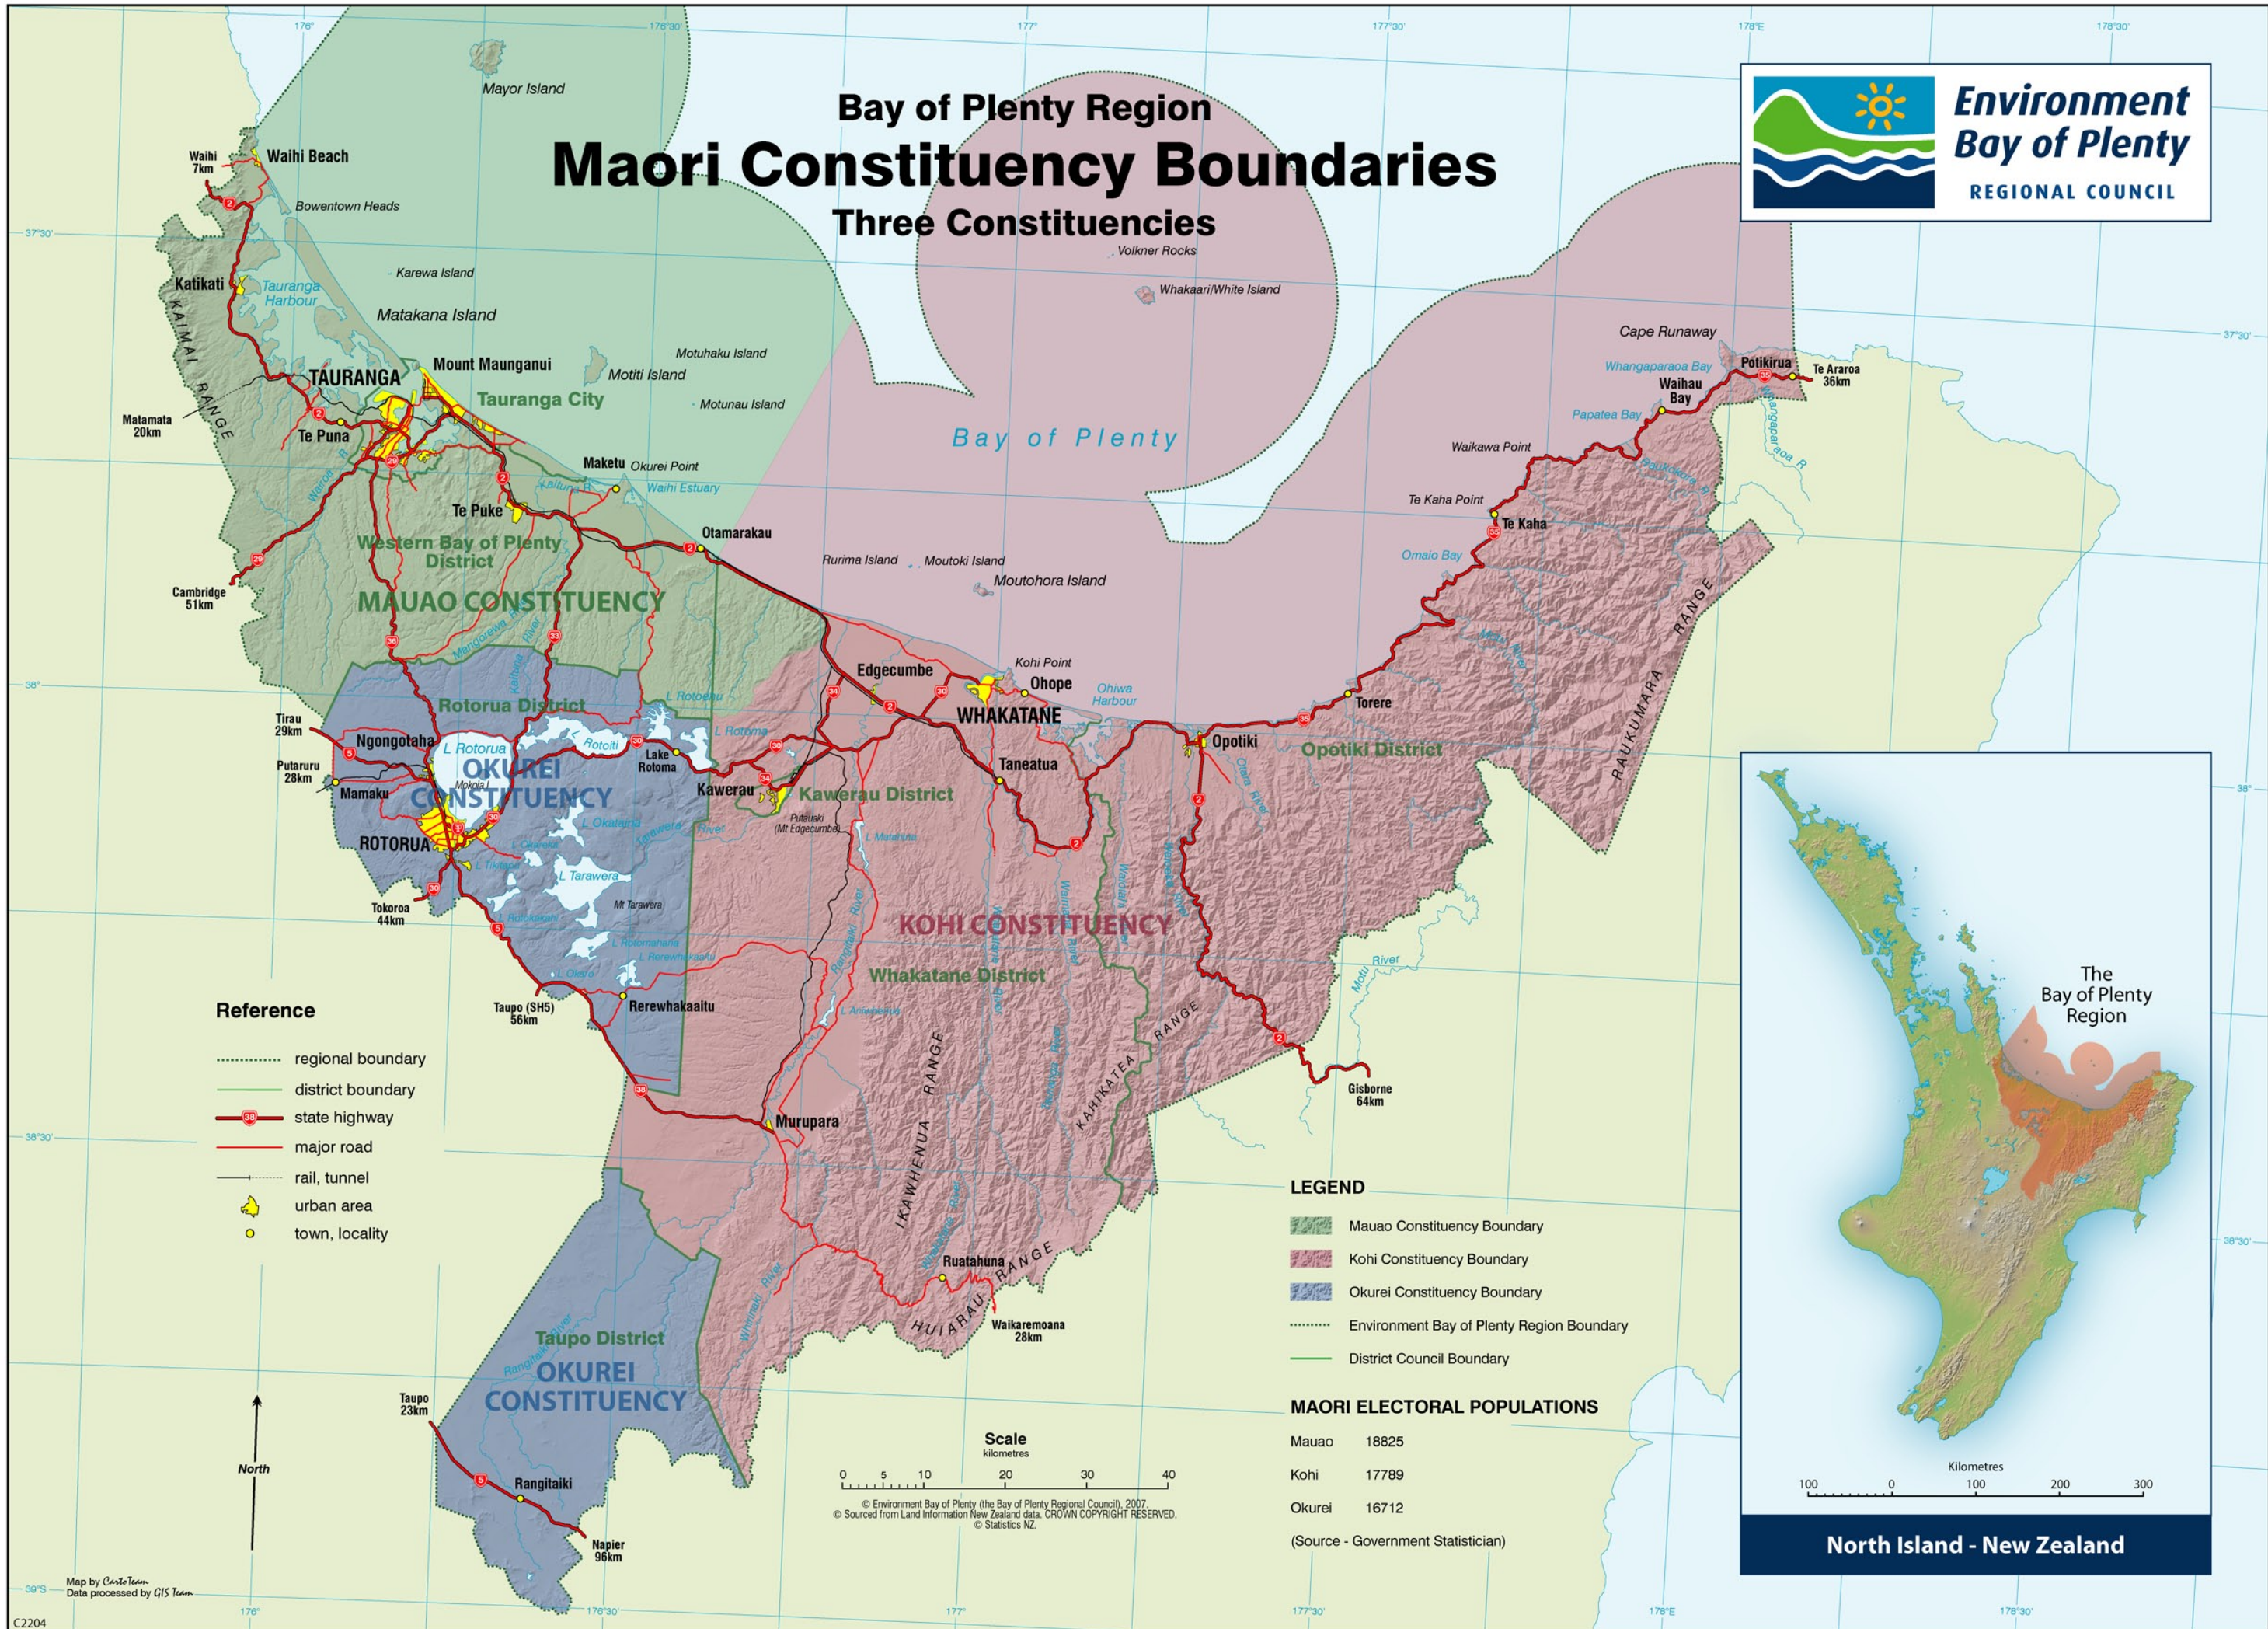

# Bay of Plenty Region Maori Constituency Boundaries Three Constituencies

- Reference**
- ..... regional boundary
  - district boundary
  - state highway
  - major road
  - rail, tunnel
  - 🏘 urban area
  - town, locality

- LEGEND**
- █ Mauao Constituency Boundary
  - █ Kohi Constituency Boundary
  - █ Okurei Constituency Boundary
  - ..... Environment Bay of Plenty Region Boundary
  - District Council Boundary

**MAORI ELECTORAL POPULATIONS**

Mauao	18825
Kohi	17789
Okurei	16712

(Source - Government Statistician)