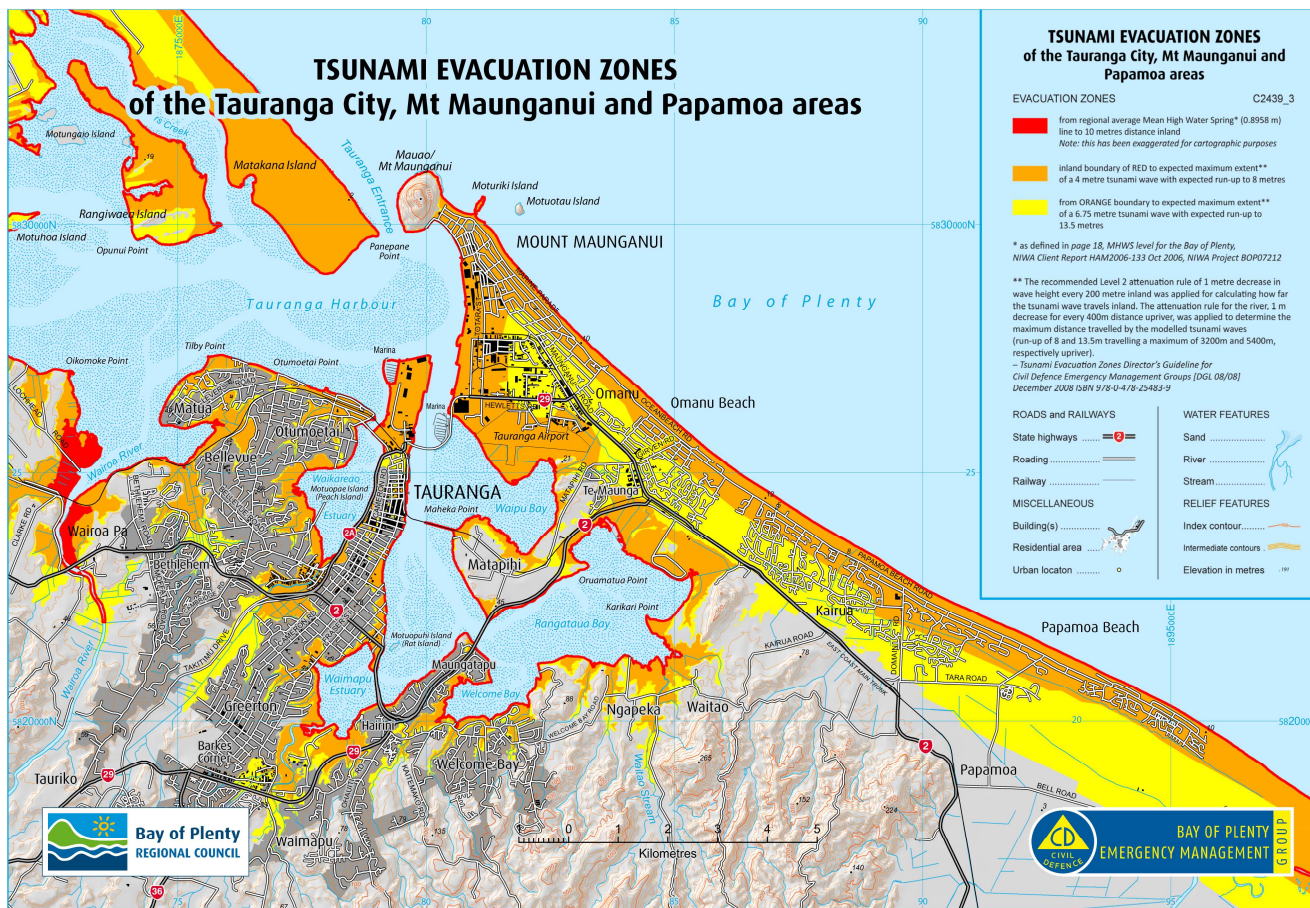

## Tsunami Evacuation Zones of the Tauranga city, Mt Maunganui and Pāpāmoa areas

Source: [www.bopcivildefence.govt.nz](http://www.bopcivildefence.govt.nz)