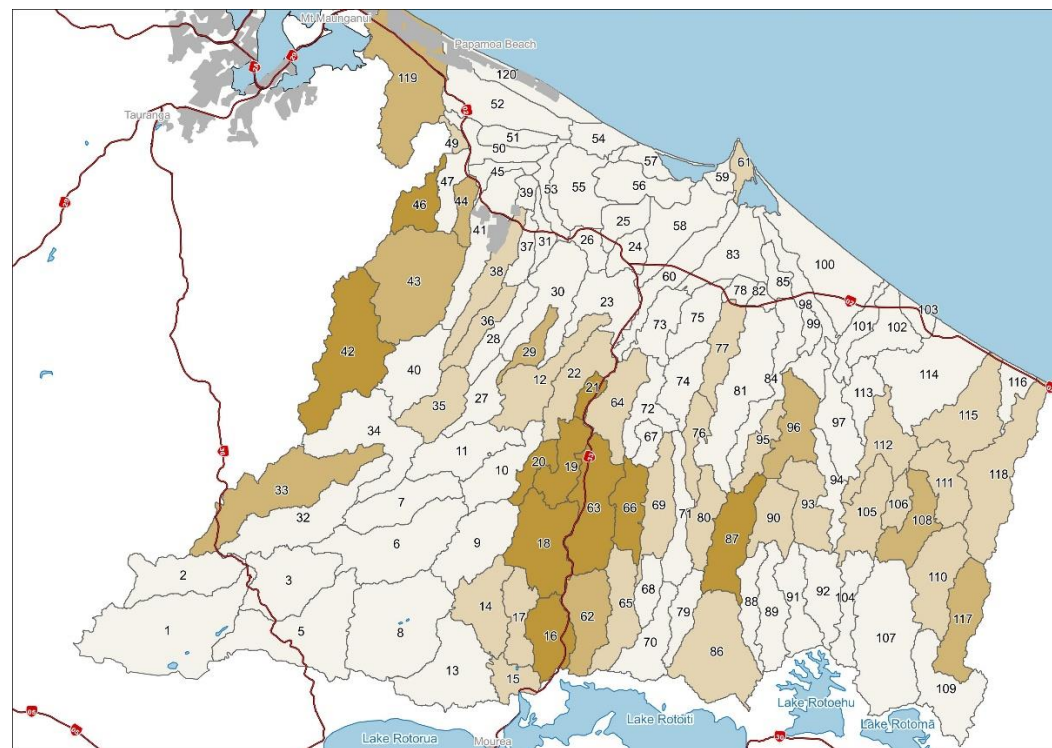

Current State

Naturalised

Development C

Development D

Figure 9. Discrete TSS yields (T/ha/yr) for the Kaituna WMA