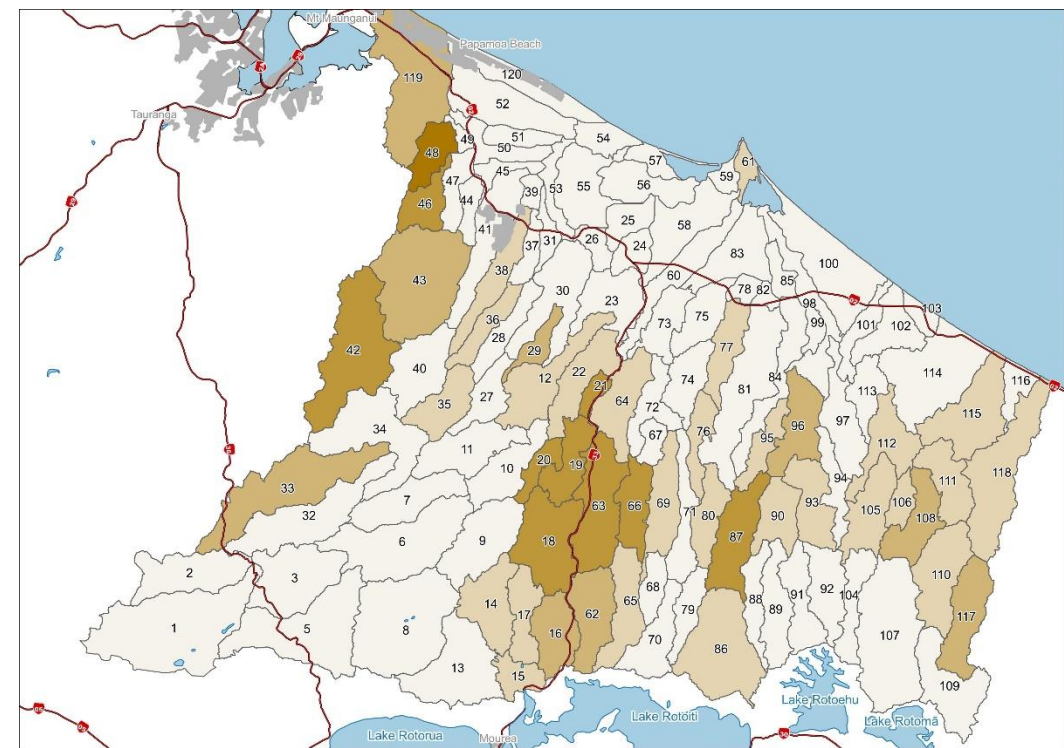

Current State

Naturalised

Development C

Development D

Figure 9. Discrete TSS yields (T/ha/yr) for the Kaituna WMA