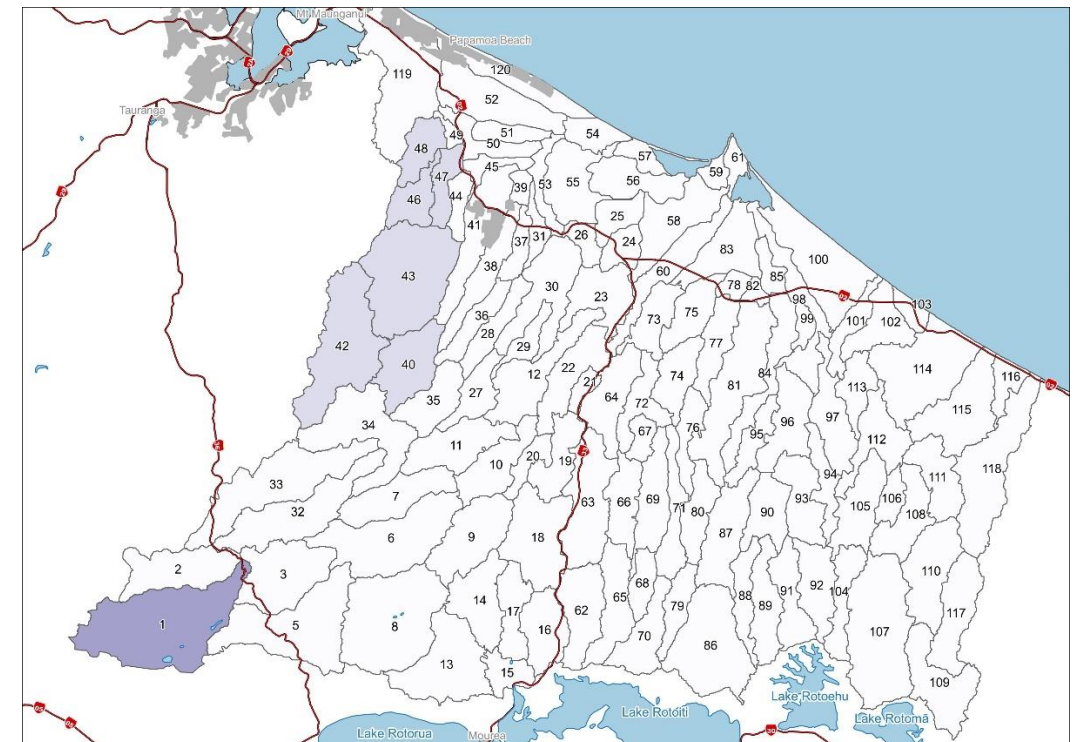

Current State

Naturalised

Development C

Development D

Figure 7. Discrete TN yields (T/yr/ha) for the Kaituna WMA