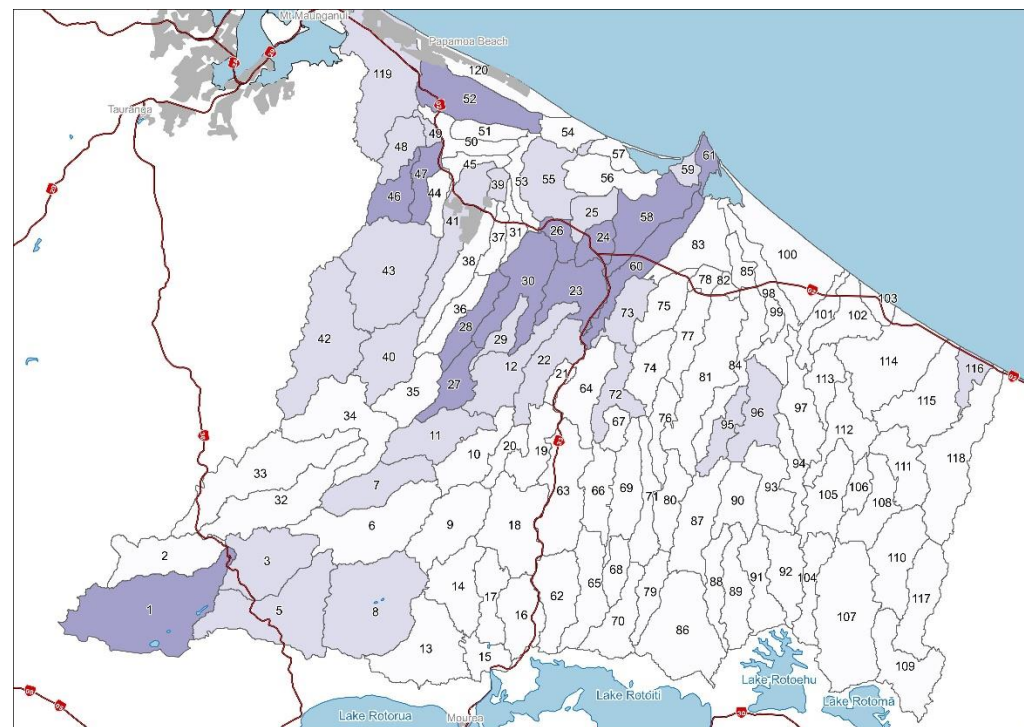

Current State

Naturalised

Development C

Development D

Figure 7. Discrete TN yields (T/yr/ha) for the Kaituna WMA