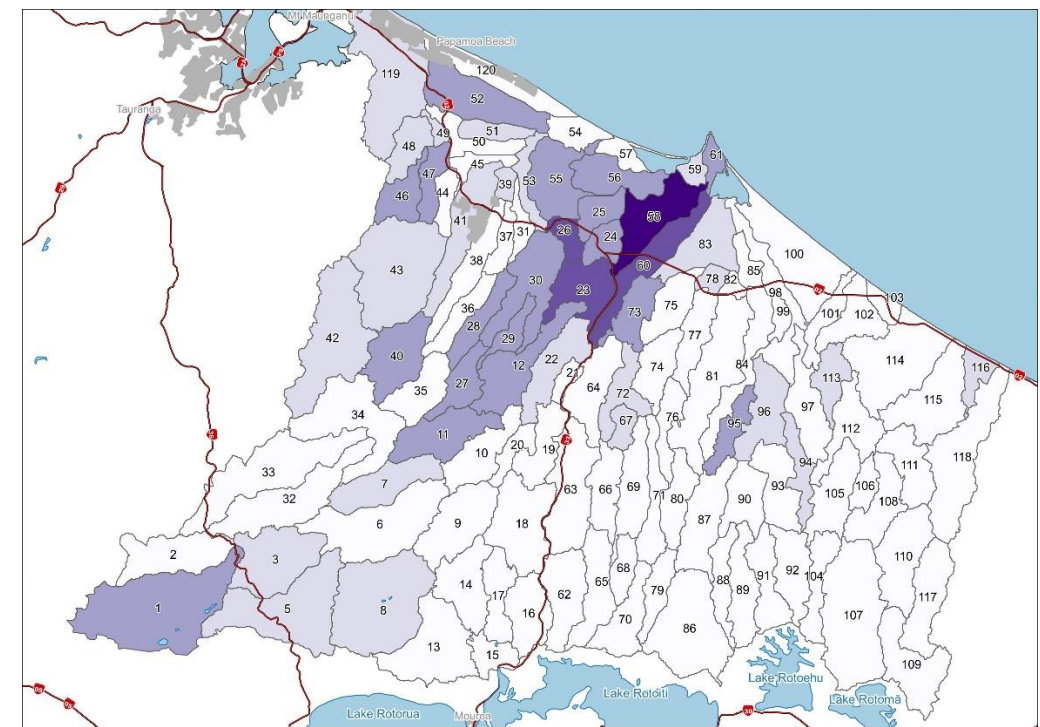

Current State

Naturalised

Development C

Development D

Figure 7. Discrete TN yields (T/yr/ha) for the Kaituna WMA