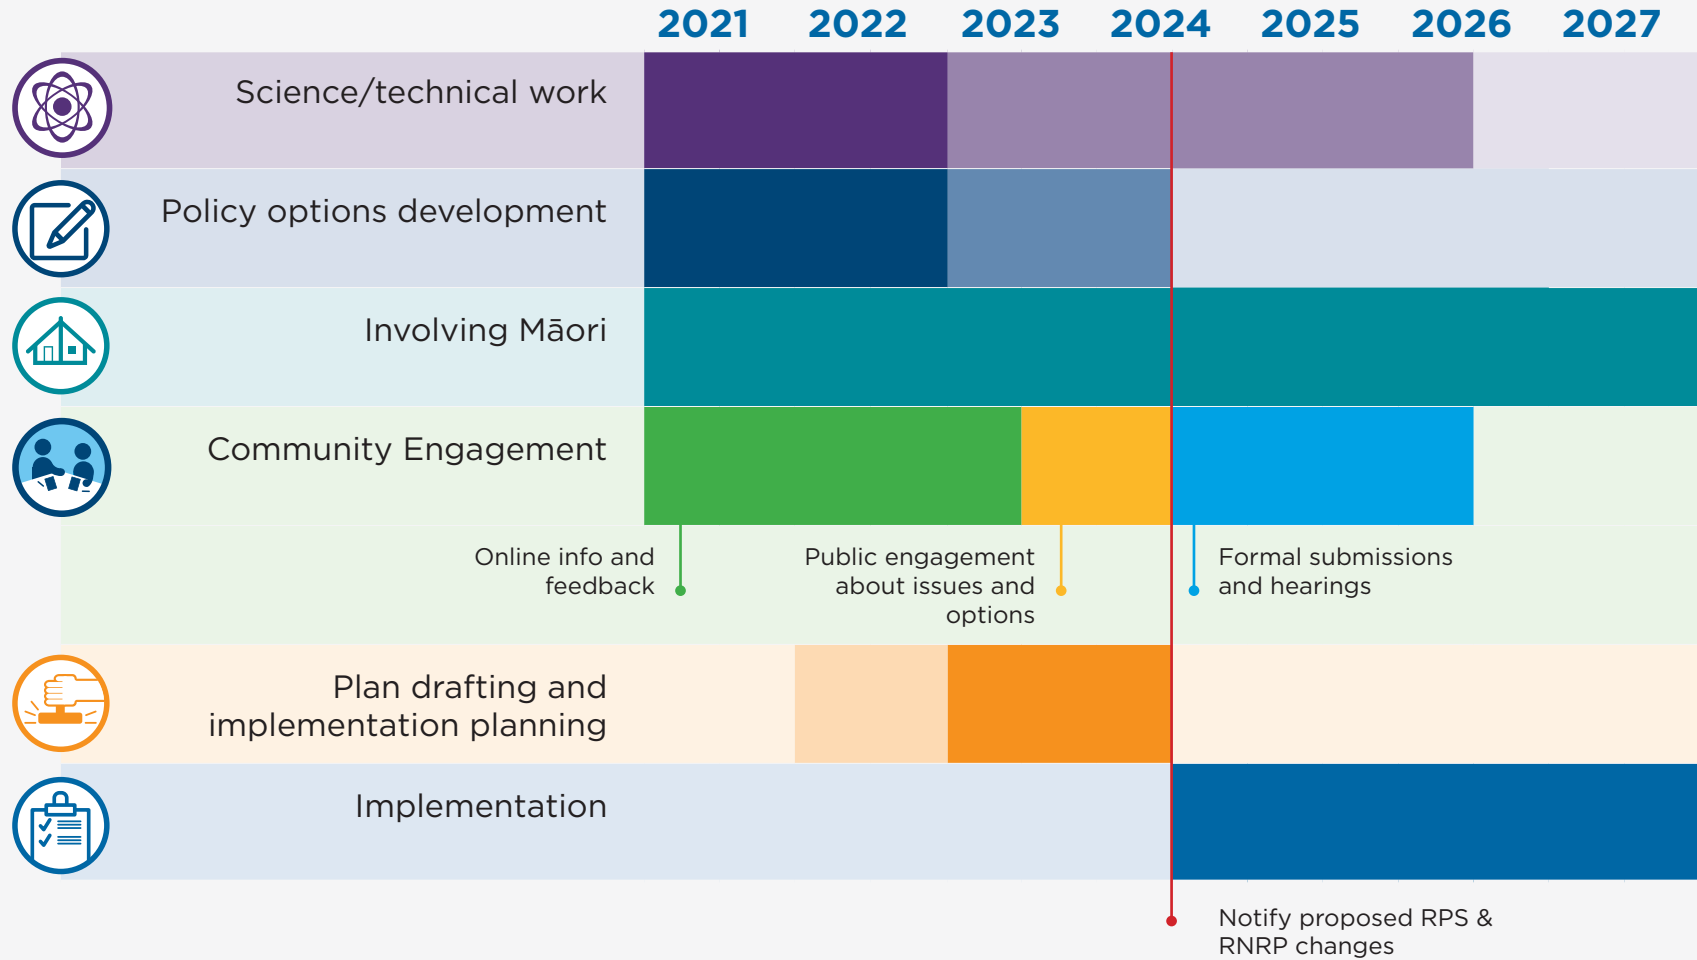

Regional Council's Essential Freshwater Policy Programme Timeline

Notes: Dark coloured blocks show when the bulk of work occurs. Light coloured blocks show activity continuing.
RPS = Regional Policy Statement & RNRP = Regional Natural Resources Plan