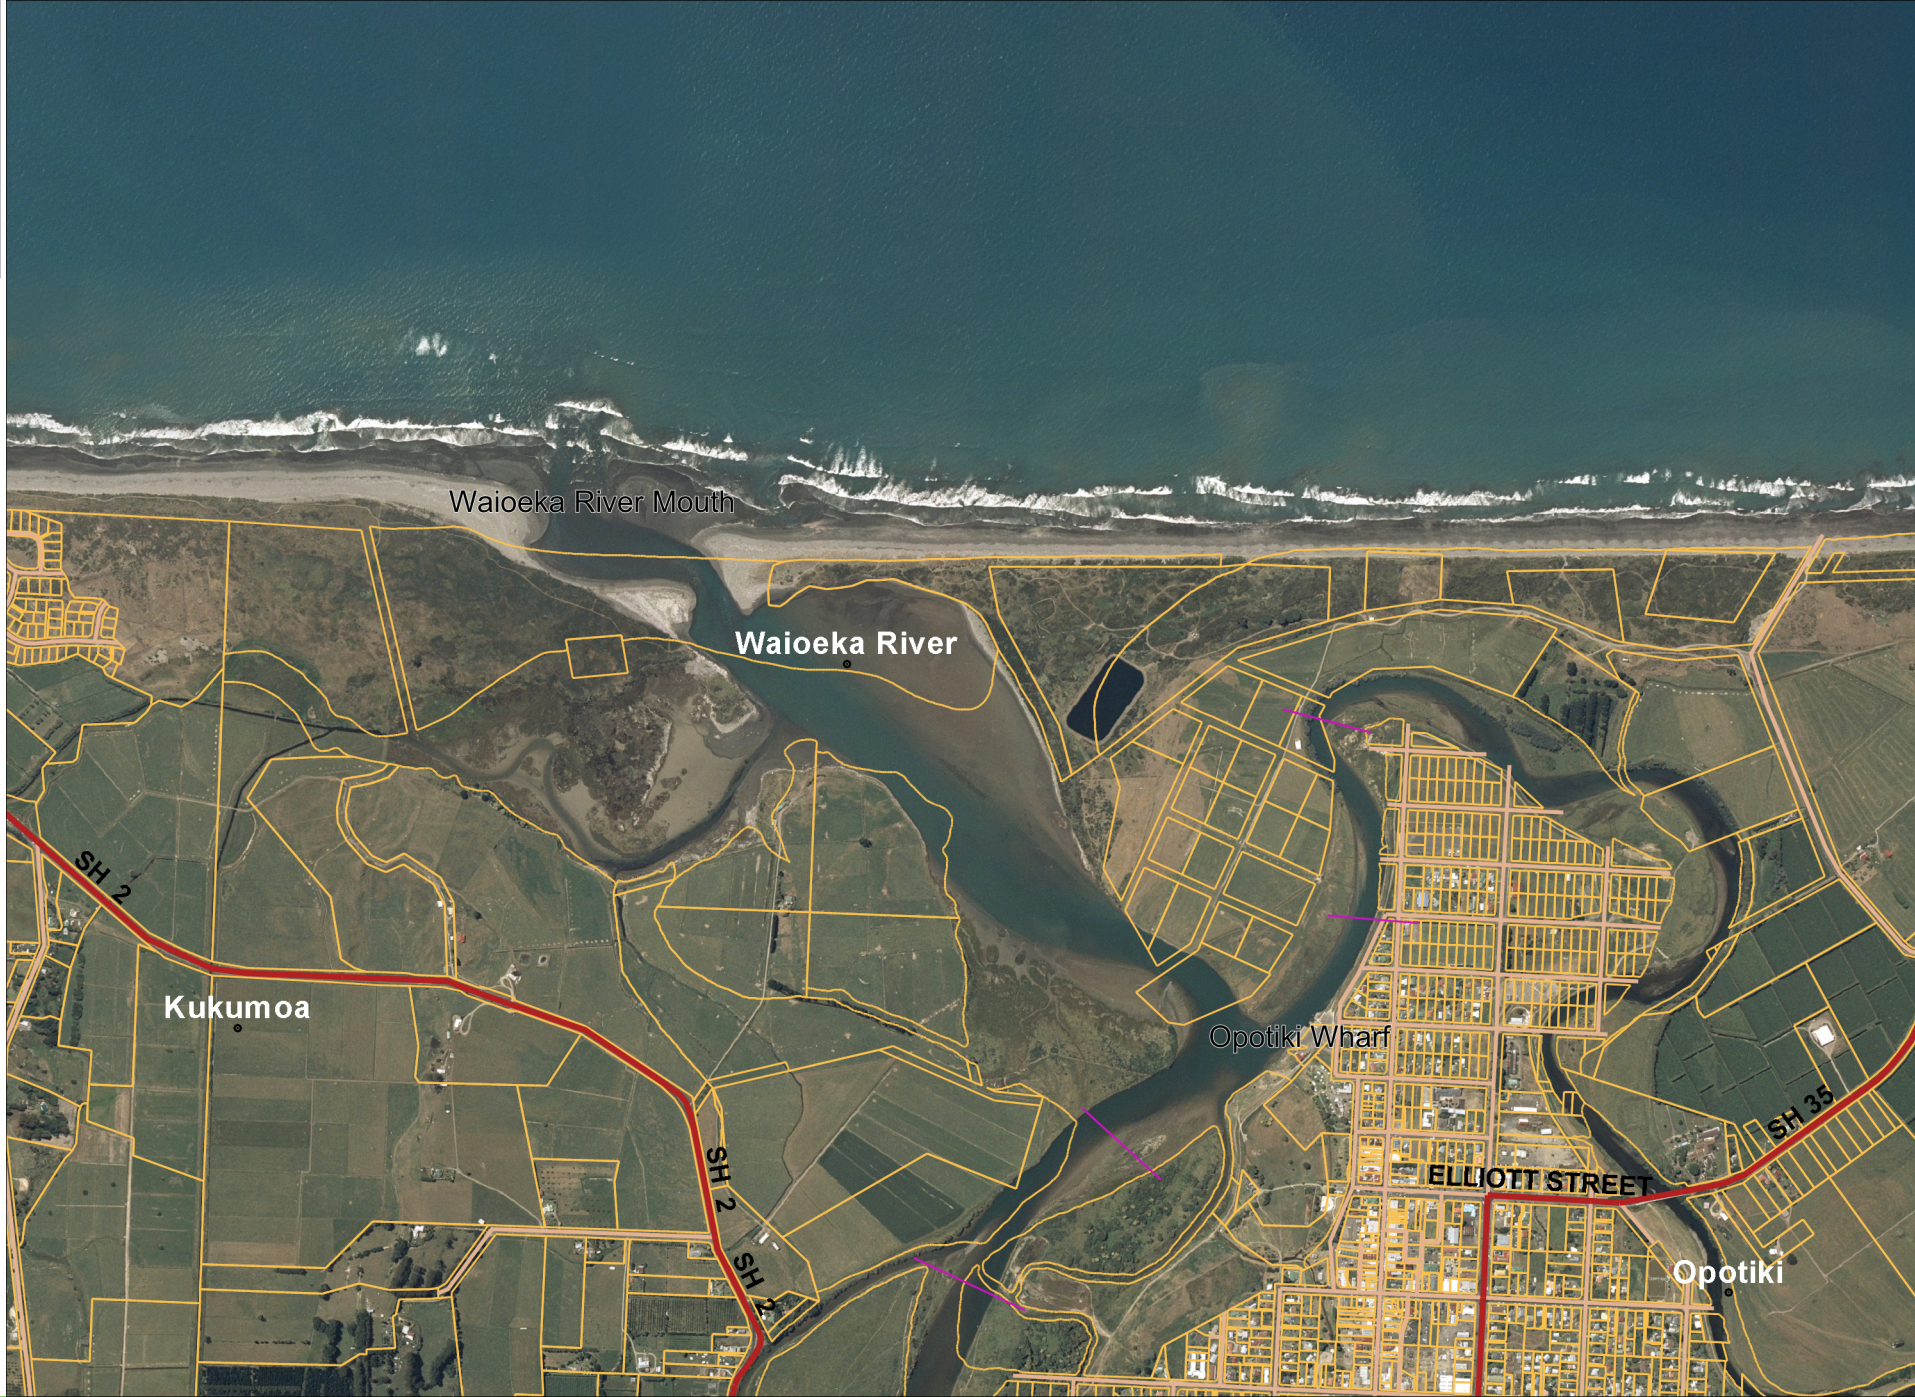

- LEGEND**
-  CoastalPlan\_RiverMouths
  -  RegionFeatureNames
  -  State Highways
  -  Roads
  -  Railways
  -  Property Boundaries
  -  District Council Boundaries

# BOPRC Plan Number 65563/1 Opotiki Harbour Access - General Location Map

Printed at 31/07/09 10:58:38 by ENVBOP\lsusanc  
 GeoView 2.3.1.0  
 Scale 1:16,692

© Environment Bay of Plenty (the Bay of Plenty Regional Council)