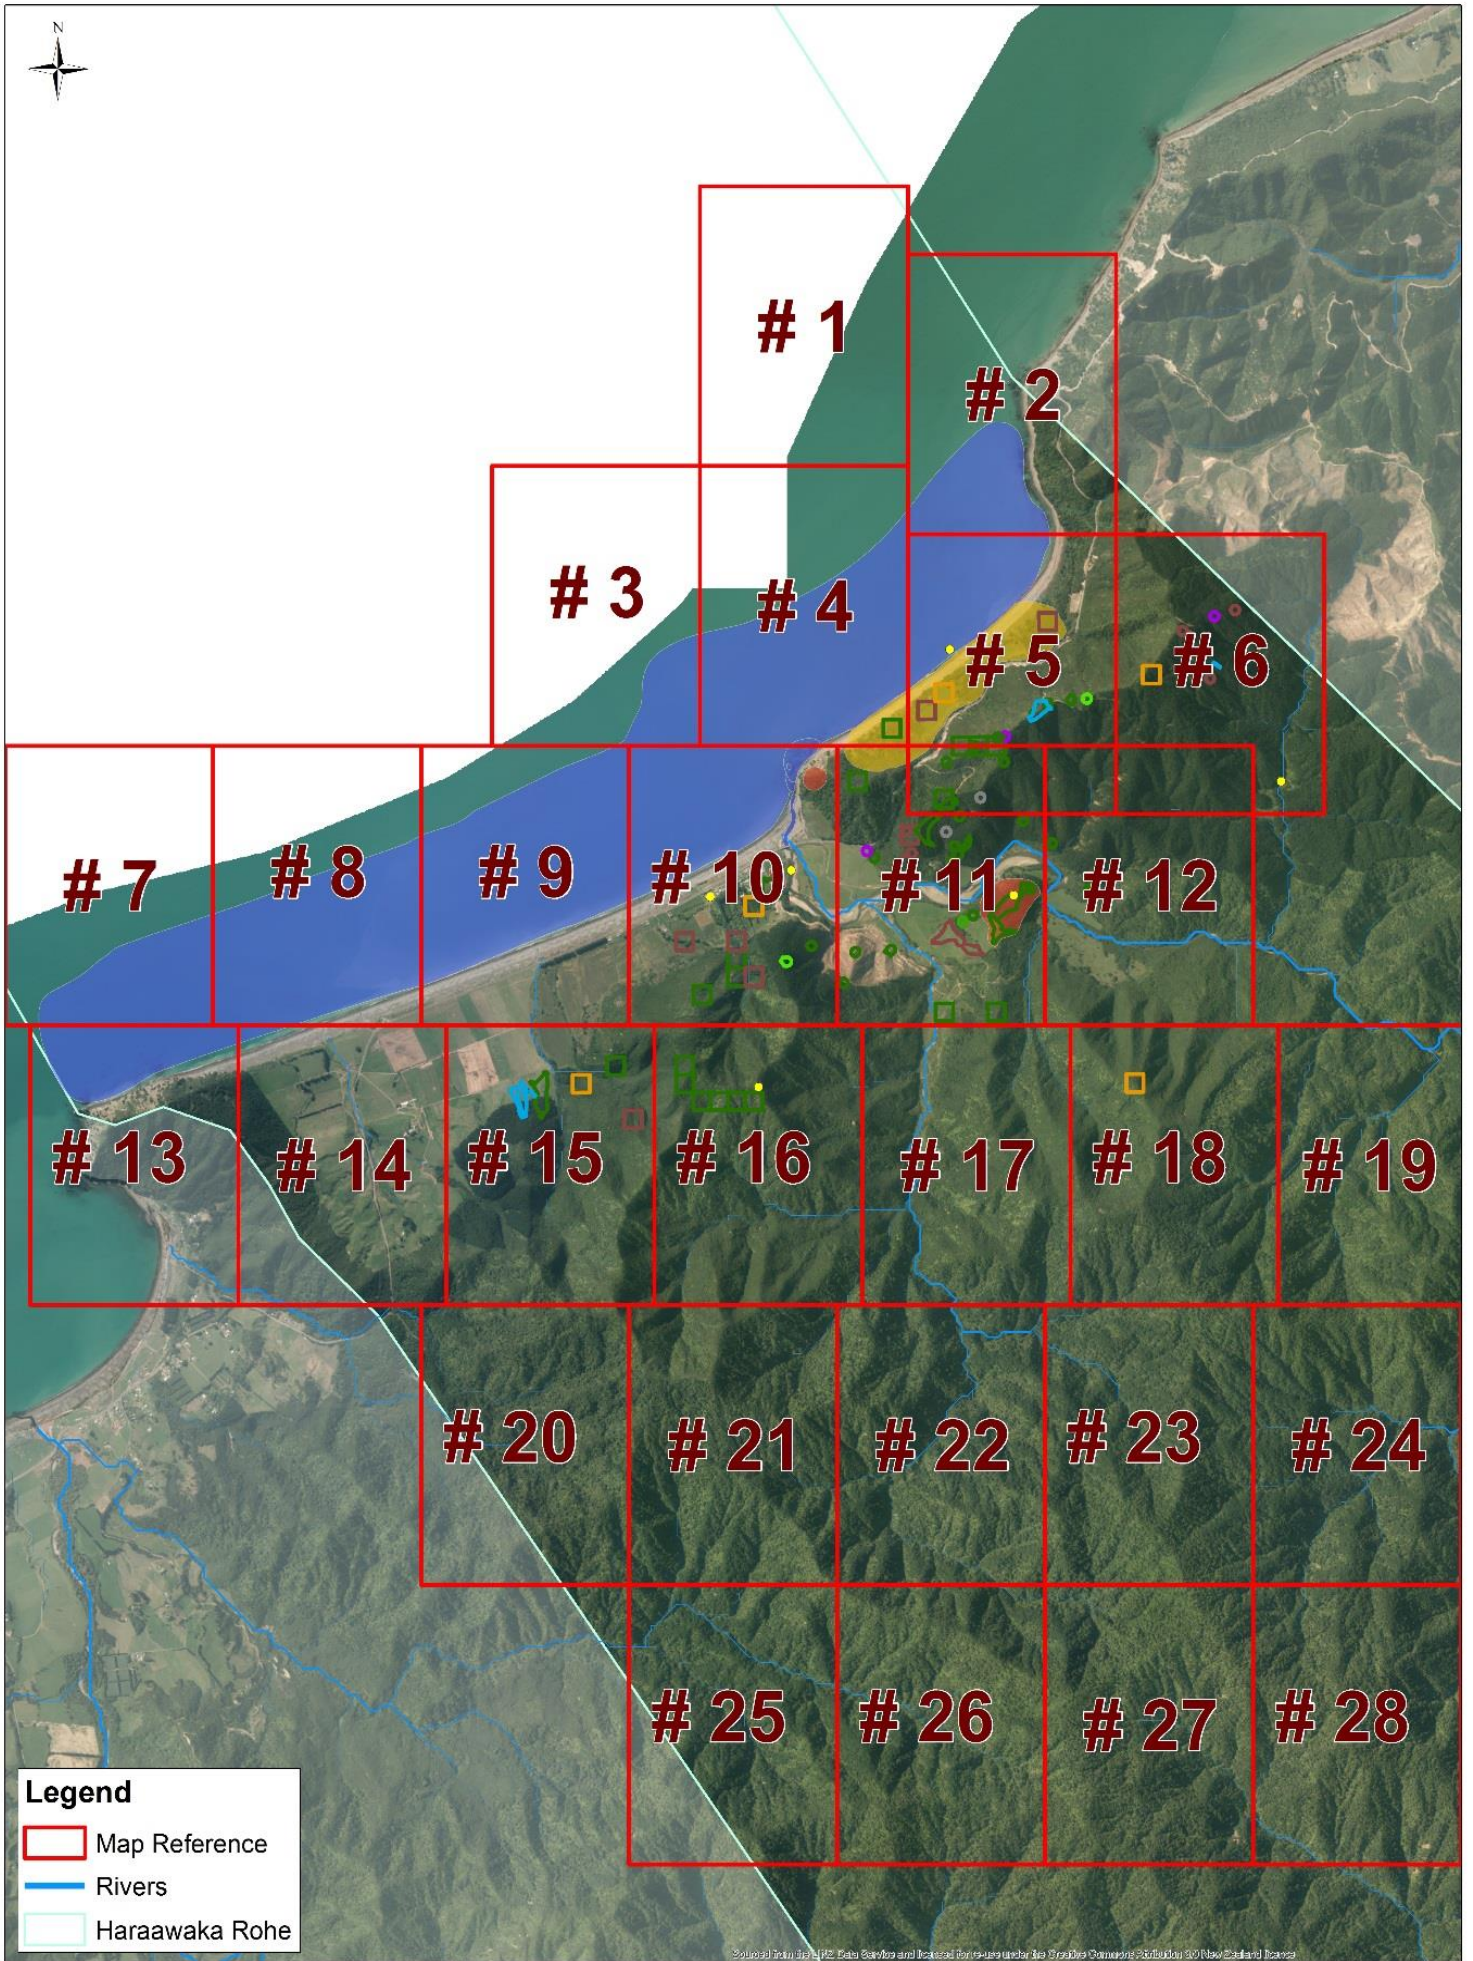

Map created by Bay of Plenty Regional Council, 2014 & NIWA, 2017
© Sourced from Land Information New Zealand data & NIWA REC Hydrology model
CROWN COPYRIGHT RESERVED
© Statistics NZ
Scale 1:20631

Te Whānau a Te Haraawaka Rohe
Overview Atlas

GSP-541678
Printed: BOPRC, June 2017
Updated Print: NIWA, December 2017