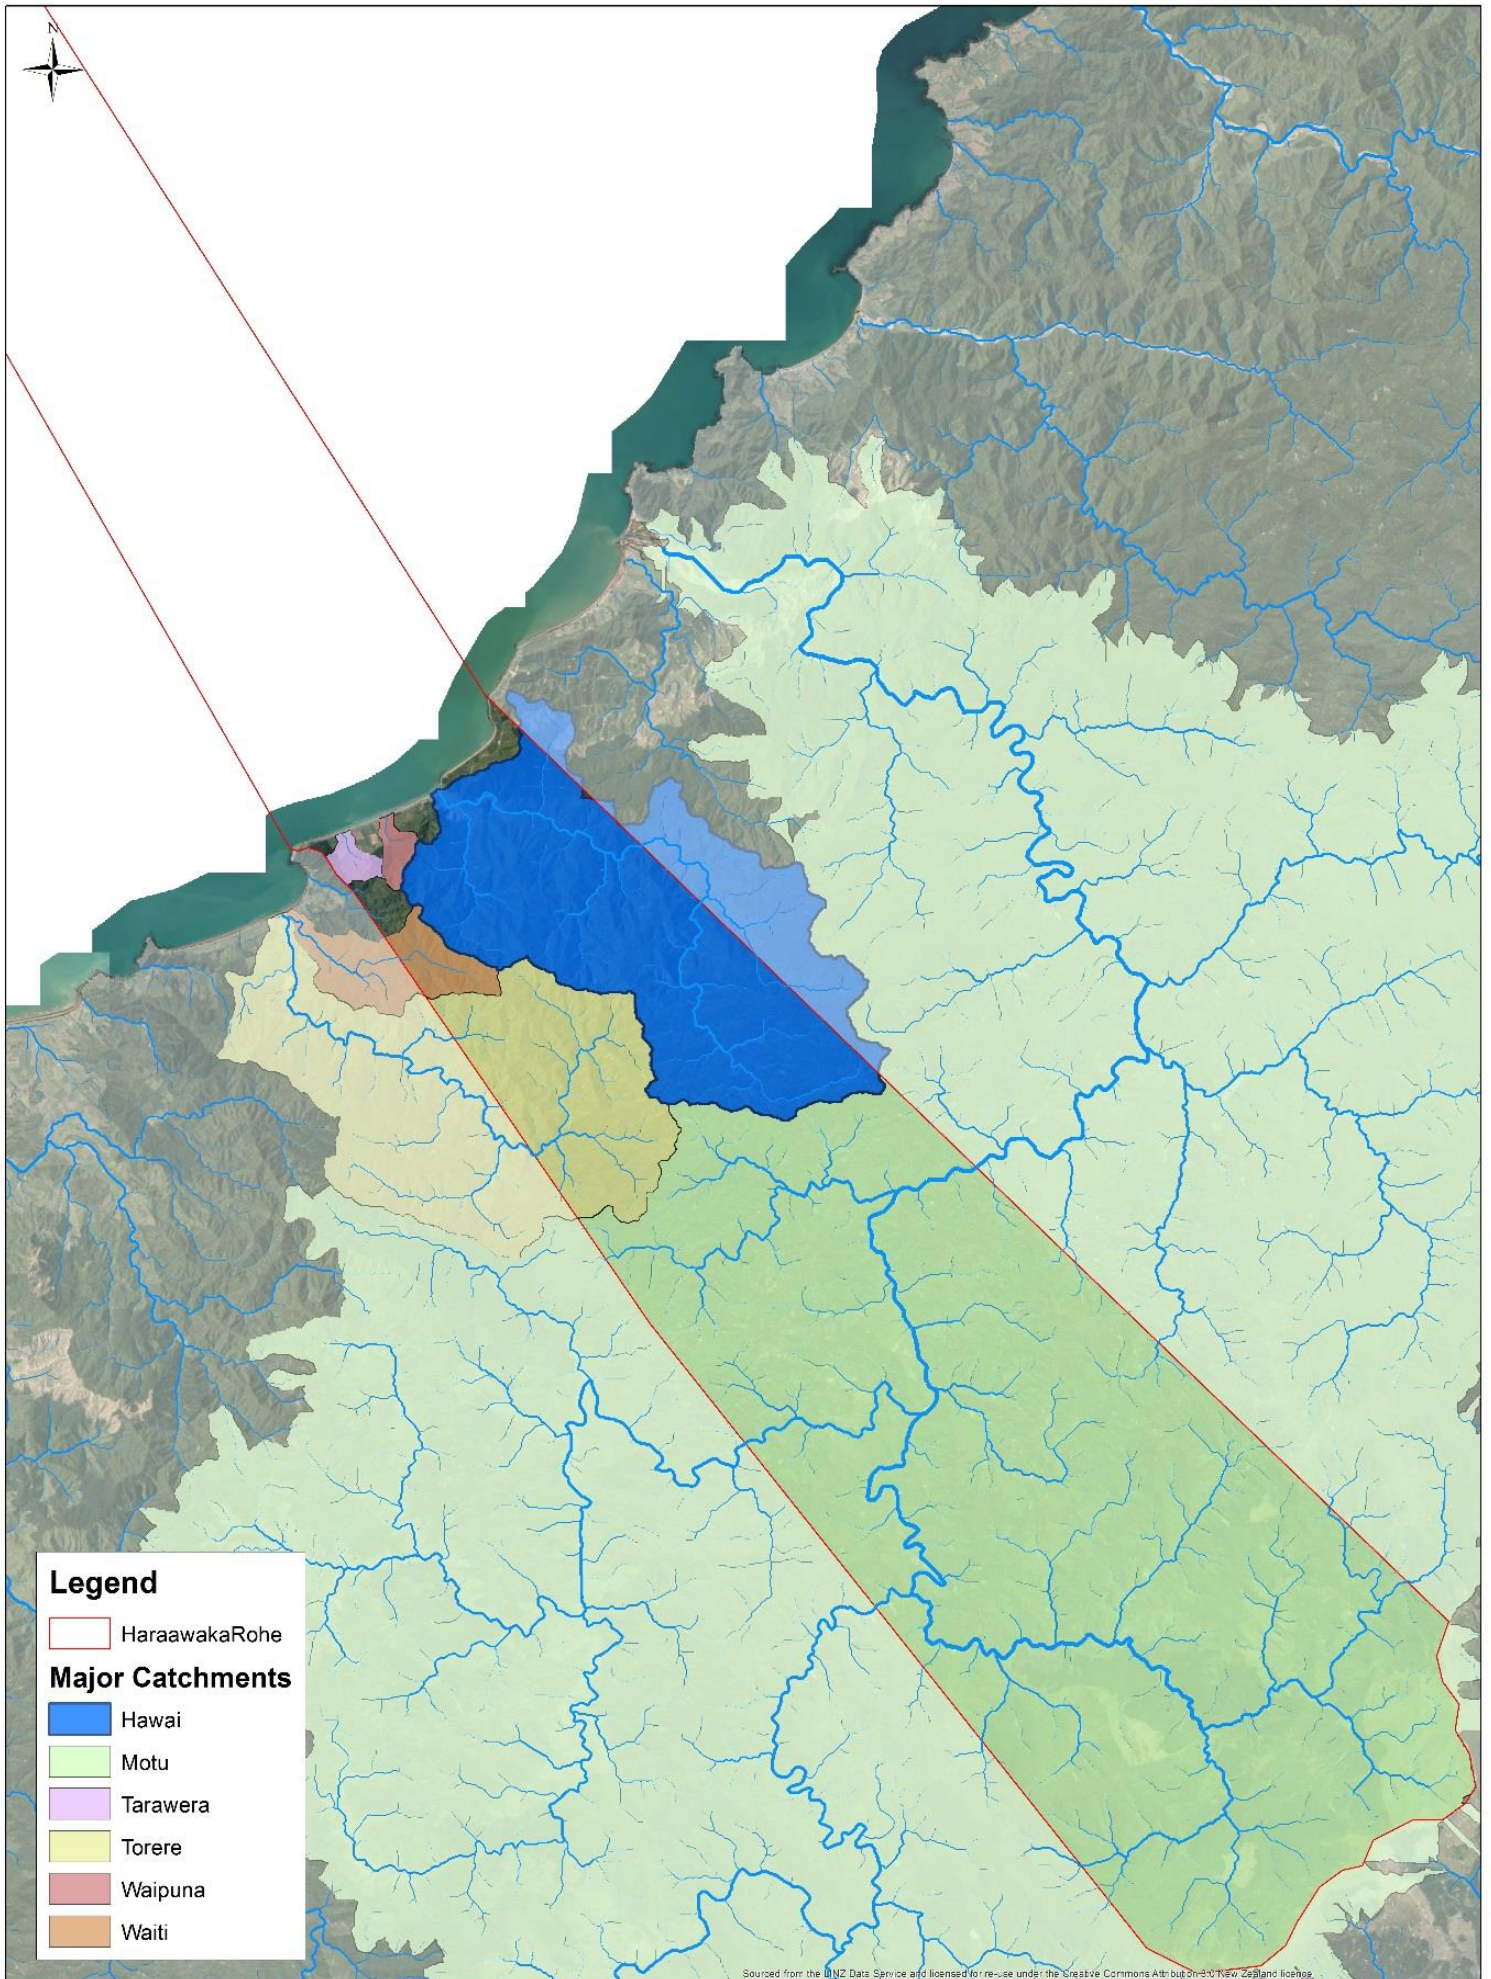

Legend

- HaraawakaRohe
- **Major Catchments**
- Hawaii
- Motu
- Tarawera
- Torere
- Waipuna
- Waiti

**Te Whānau a Te Haraawaka Rohe
Major Catchments**

Map created by: Bay of Plenty Regional Council, 2014 & NIWA, 2017
© Sourced from Land Information New Zealand data & NIWA REC Hydrology model.
CROWN COPYRIGHT RESERVED
© Statistics NZ
Scale 1:100000

GSP-541678
Printed: BOPRC, June 2017
Updated Print: NIWA, October 2017