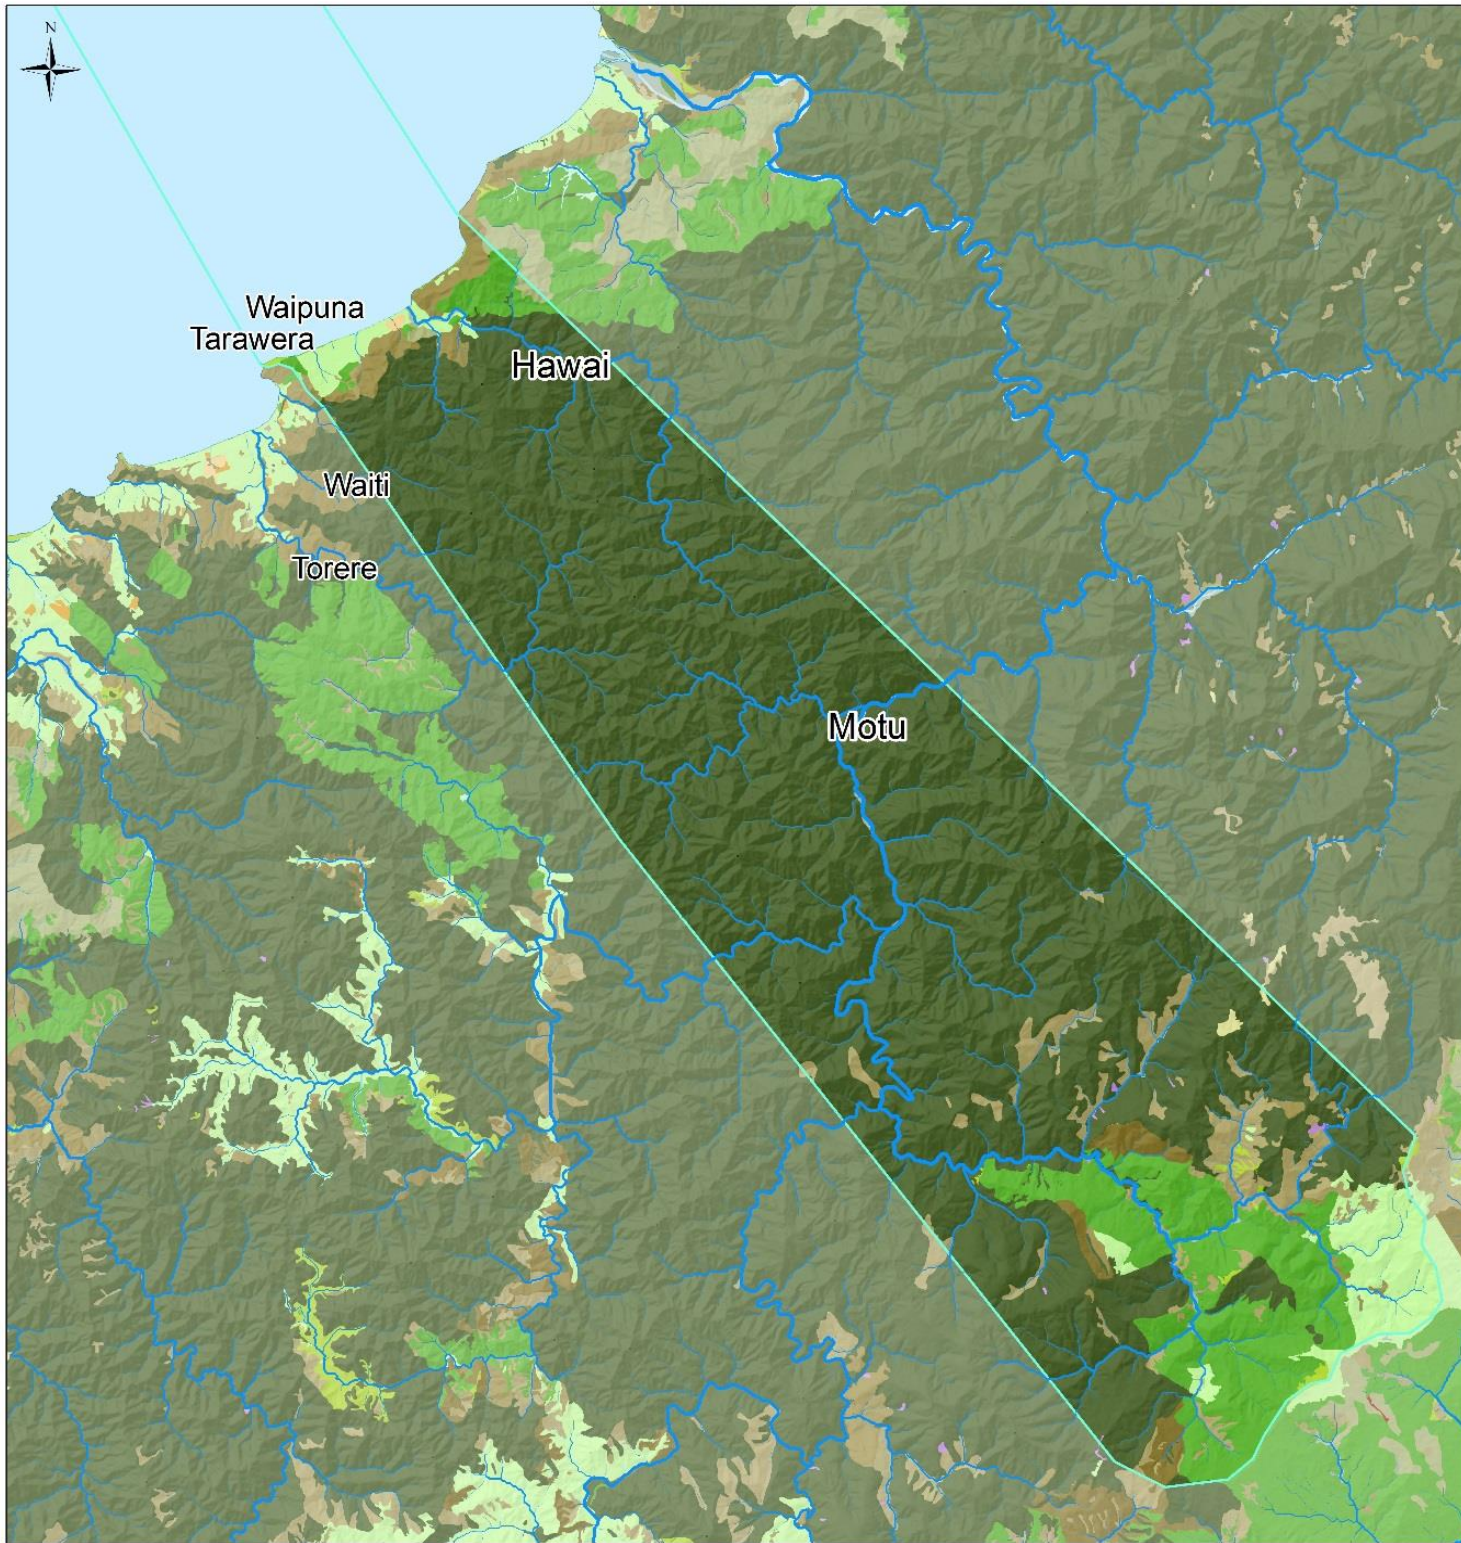

Legend

Rivers	Alpine Grass/Herbfield	Low Producing Grassland	Sub Alpine Shrubland
Haraawaka Rohe	Gravel and Rock	Tall Tussock Grassland	Mixed Exotic Shrubland
Land Cover Type	Permanent Snow and Ice	Depleted Grassland	Matagouri or Grey Scrub
Artificial Surfaces	Water Bodies	Herbaceous Freshwater Vegetation	Peat Shrubland (Chatham Is)
Built-up Area (settlement)	Lake or Pond	Herbaceous Saline Vegetation	Dune Shrubland (Chatham Is)
Surface Mines and Dumps	River	Flaxland	Forest
Transport Infrastructure	Estuarine Open Water	Scrub and Shrubland	Forest - Harvested
Urban Parkland/Open Space	Cropland	Fernland	Deciduous Hardwoods
Bare or Lightly Vegetated Surfaces	Short-rotation Cropland	Gorse and/or Broom	Indigenous Forest
Sand and Gravel	Orchard Vineyard and Other Perennial Crops	Manuka and/or Kanuka	Exotic Forest
Landslide	Grassland, Sedge and Saltmarsh	Broadleaved Indigenous Hardwoods	Mangrove
	High Producing Exotic Grassland