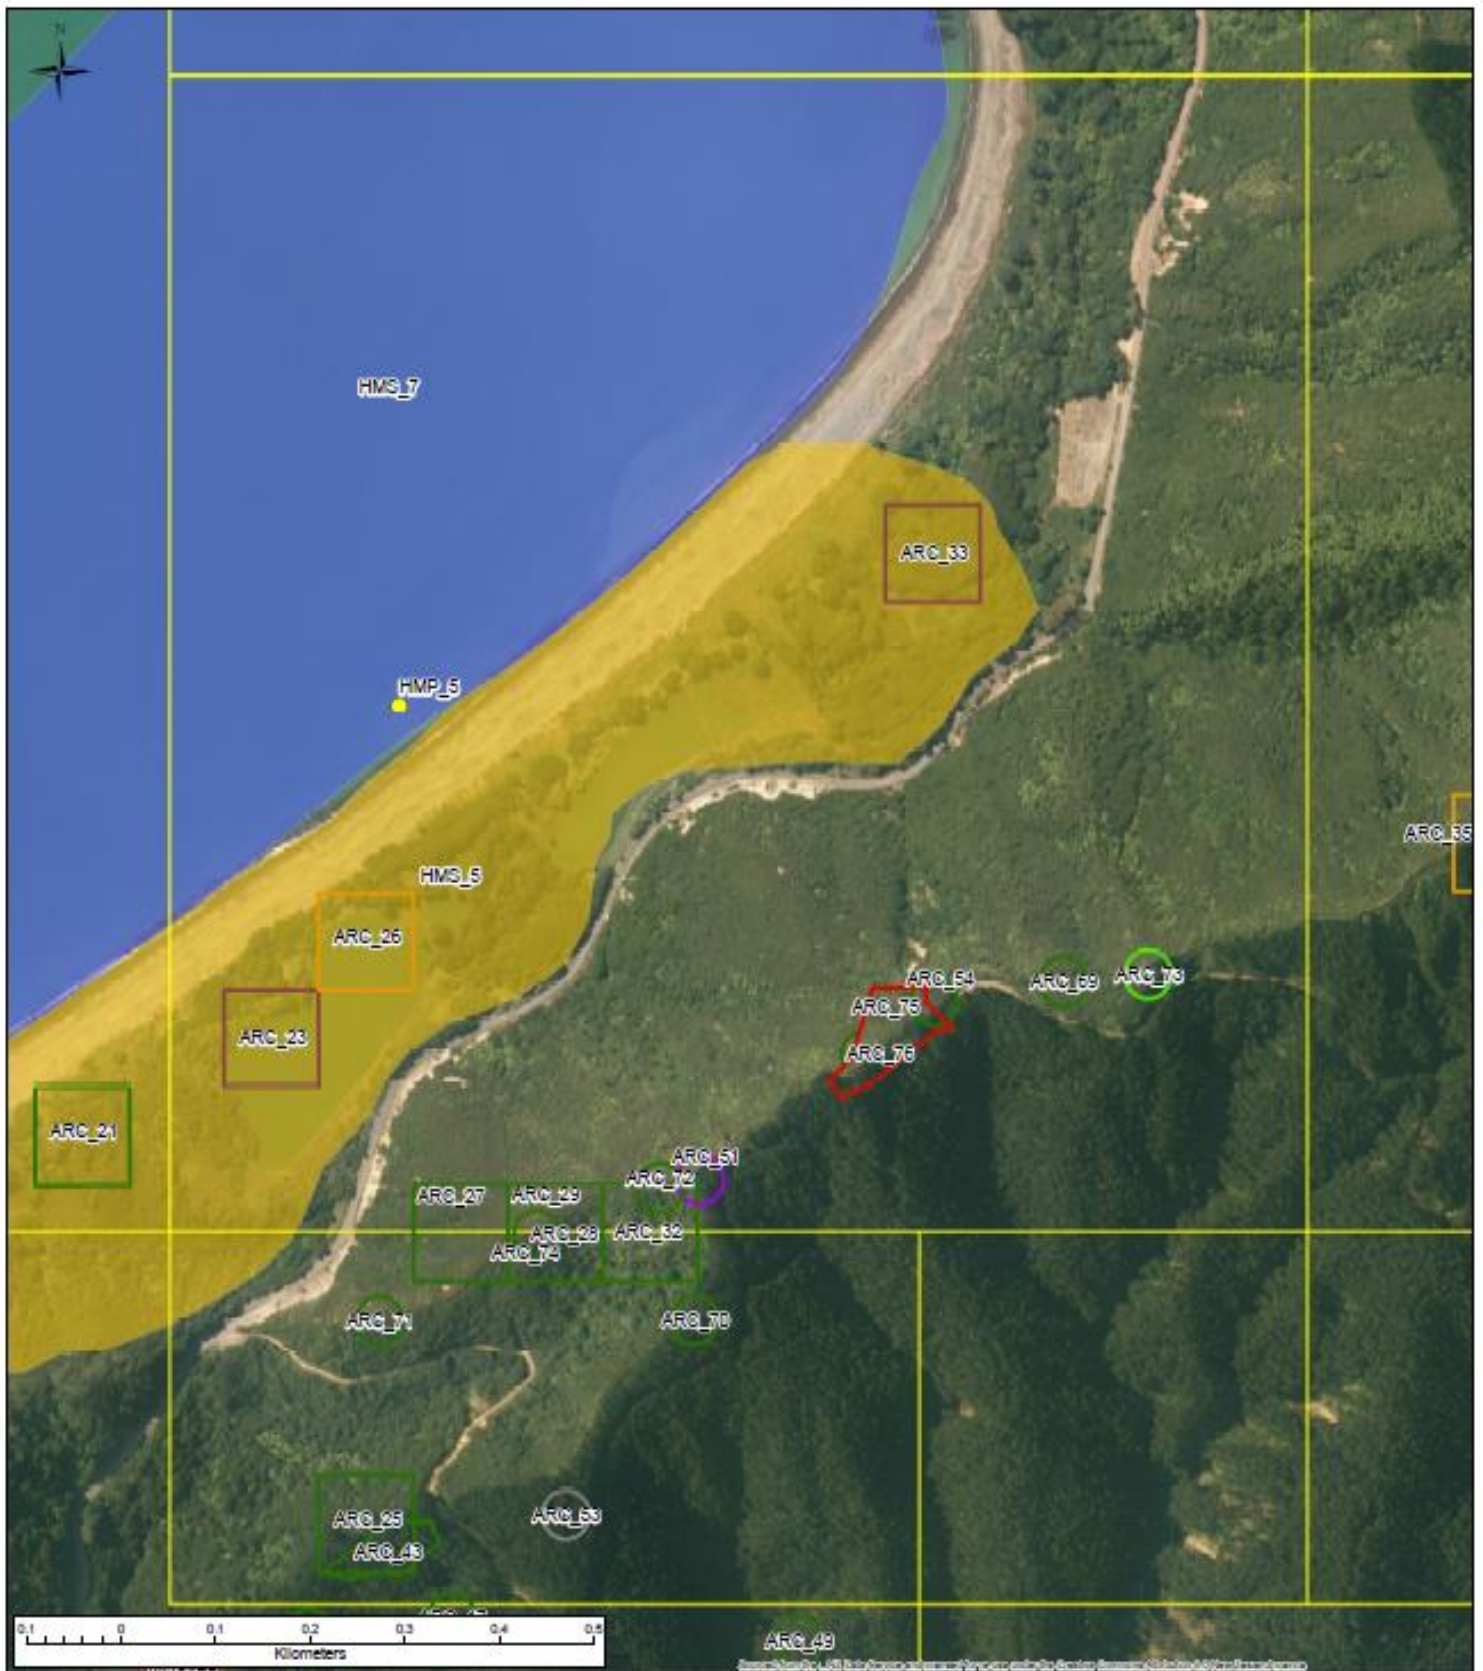

**Legend**

Marae	<b>Category</b>
Hapū Mapped Points	Artefact
Rivers	Ovenstones
Haraawaka Rohe	Pit
<b>Hapū Mapped Sites</b>	Platform
Kai	Pā
Papakāinga/Battleground	Terrace, Knoll, Ridge, Ditch
Pā Site	Tree
Urupā	Unknown
	Map Reference Boundary