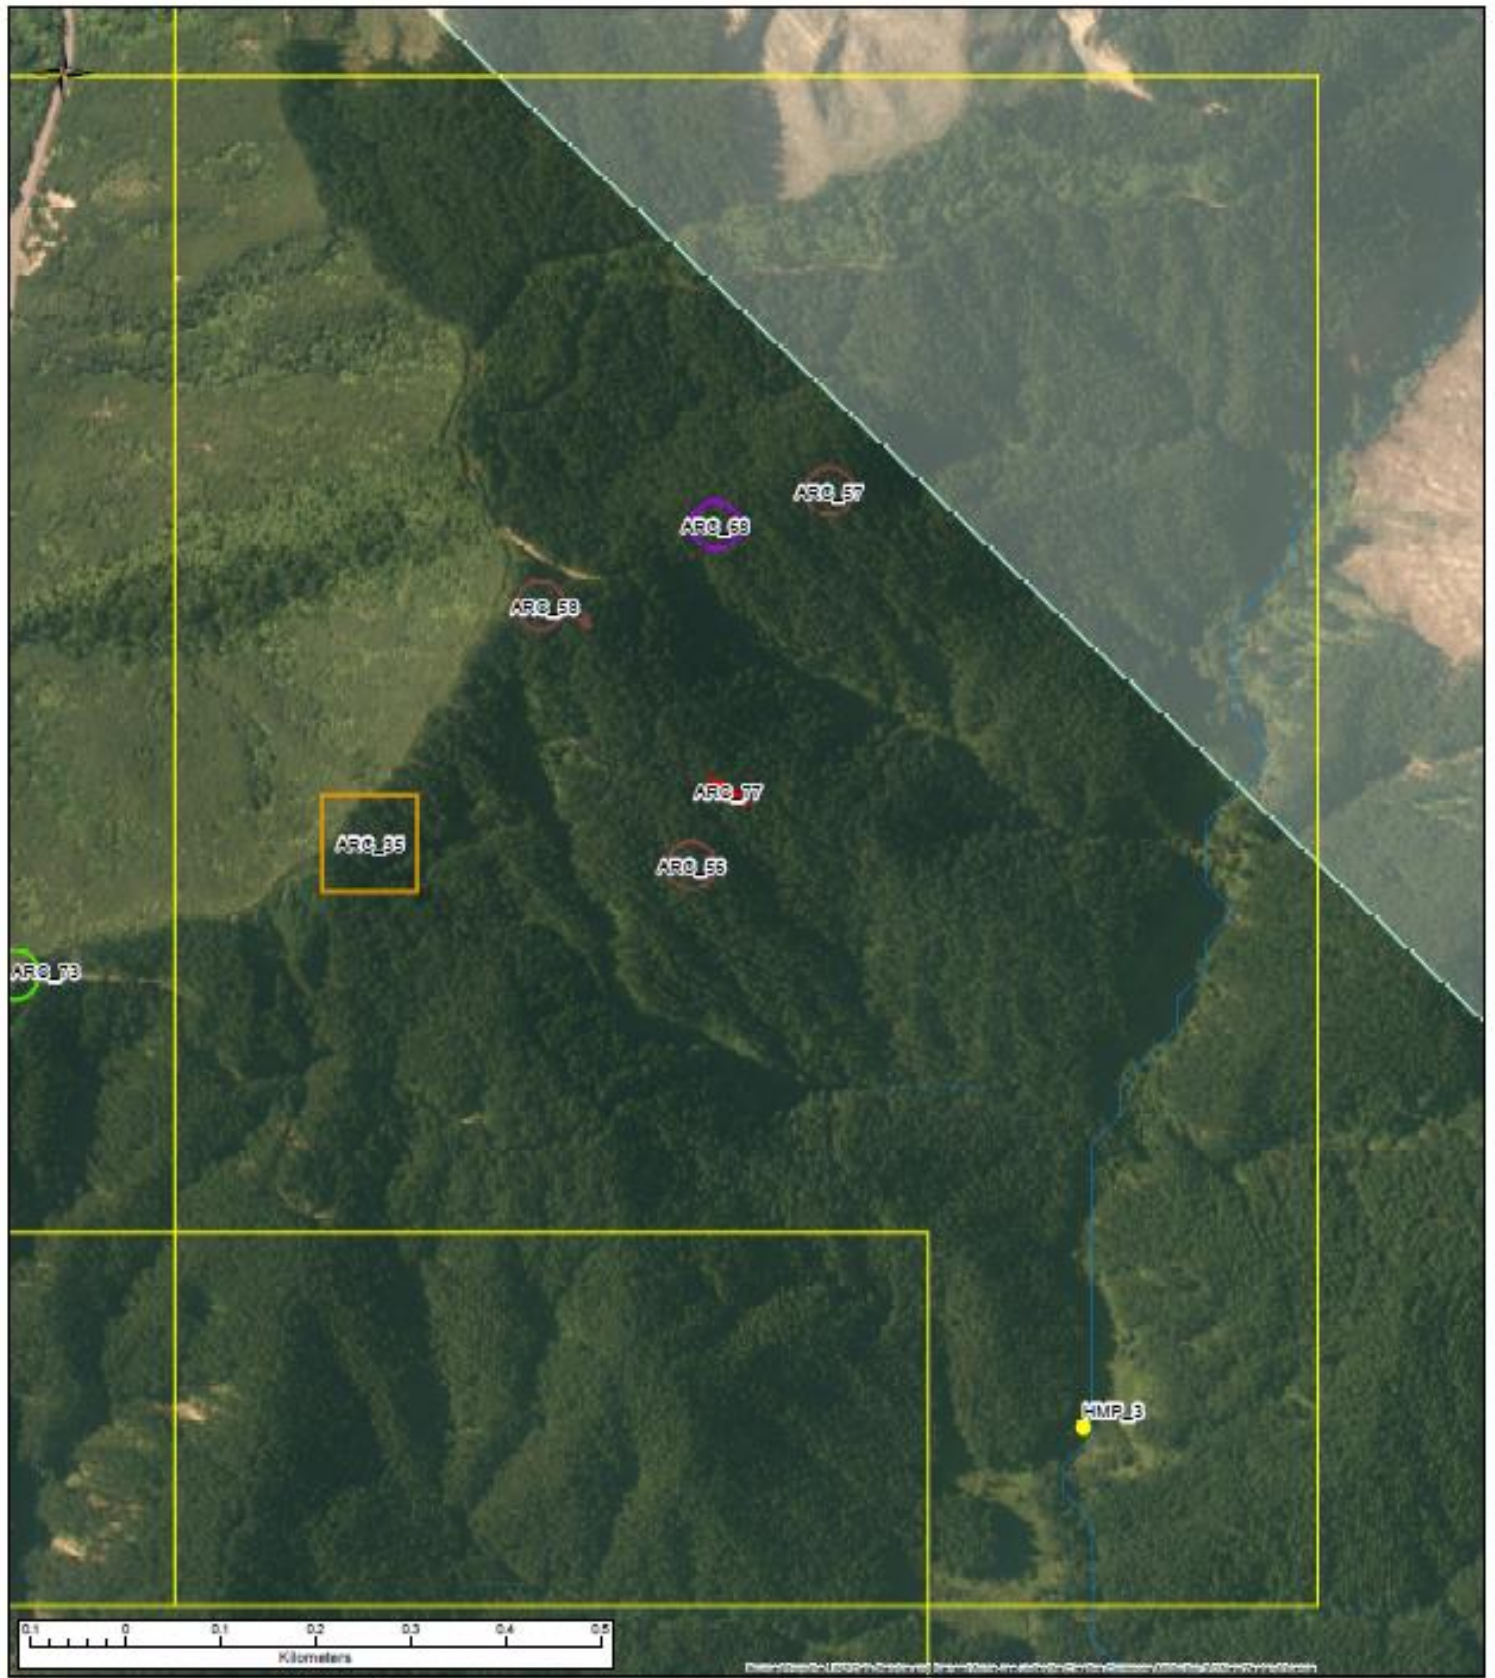

Legend

Marae	Category Artefact
Hapū Mapped Points	Ovenstones
Rivers	Pit
Haraawaka Rohe	Platform
Hapū Mapped Sites	Pā
Kai	Terrace, Knoll, Ridge, Ditch
Papakāinga/Battleground	Tree
Pā Site	Unknown
Urupā	Map Reference Boundary