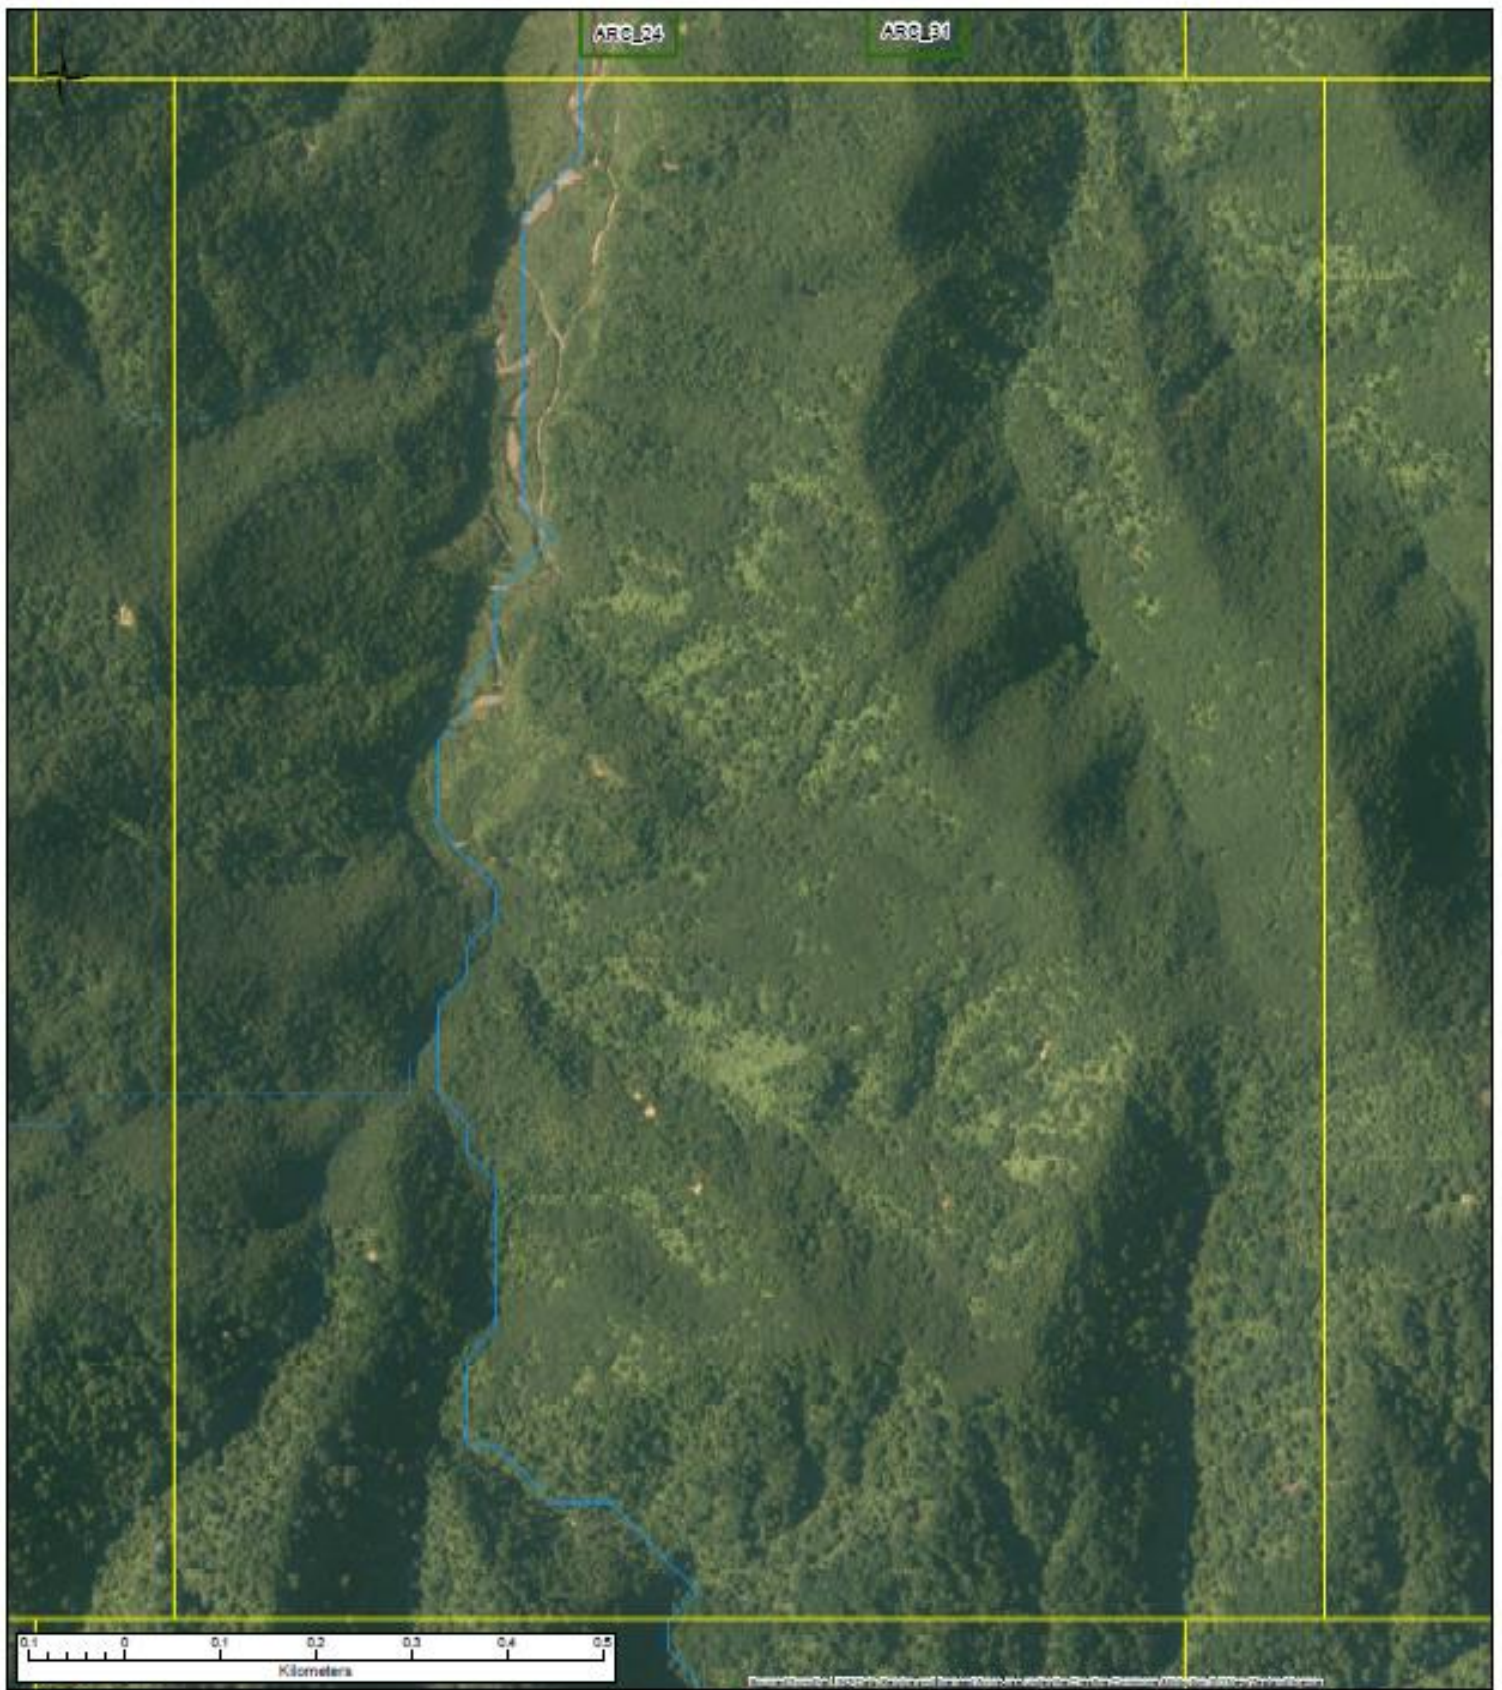

Legend

Marae	Artefact
Hapū Mapped Points	Ovenstones
Rivers	Pit
Haraawaka Rohe	Platform
Hapū Mapped Sites	Pā
Kai	Terrace, Knoll, Ridge, Ditch
Papakāinga/Battleground	Tree
Pā Site	Unknown
Urupā	Map Reference Boundary