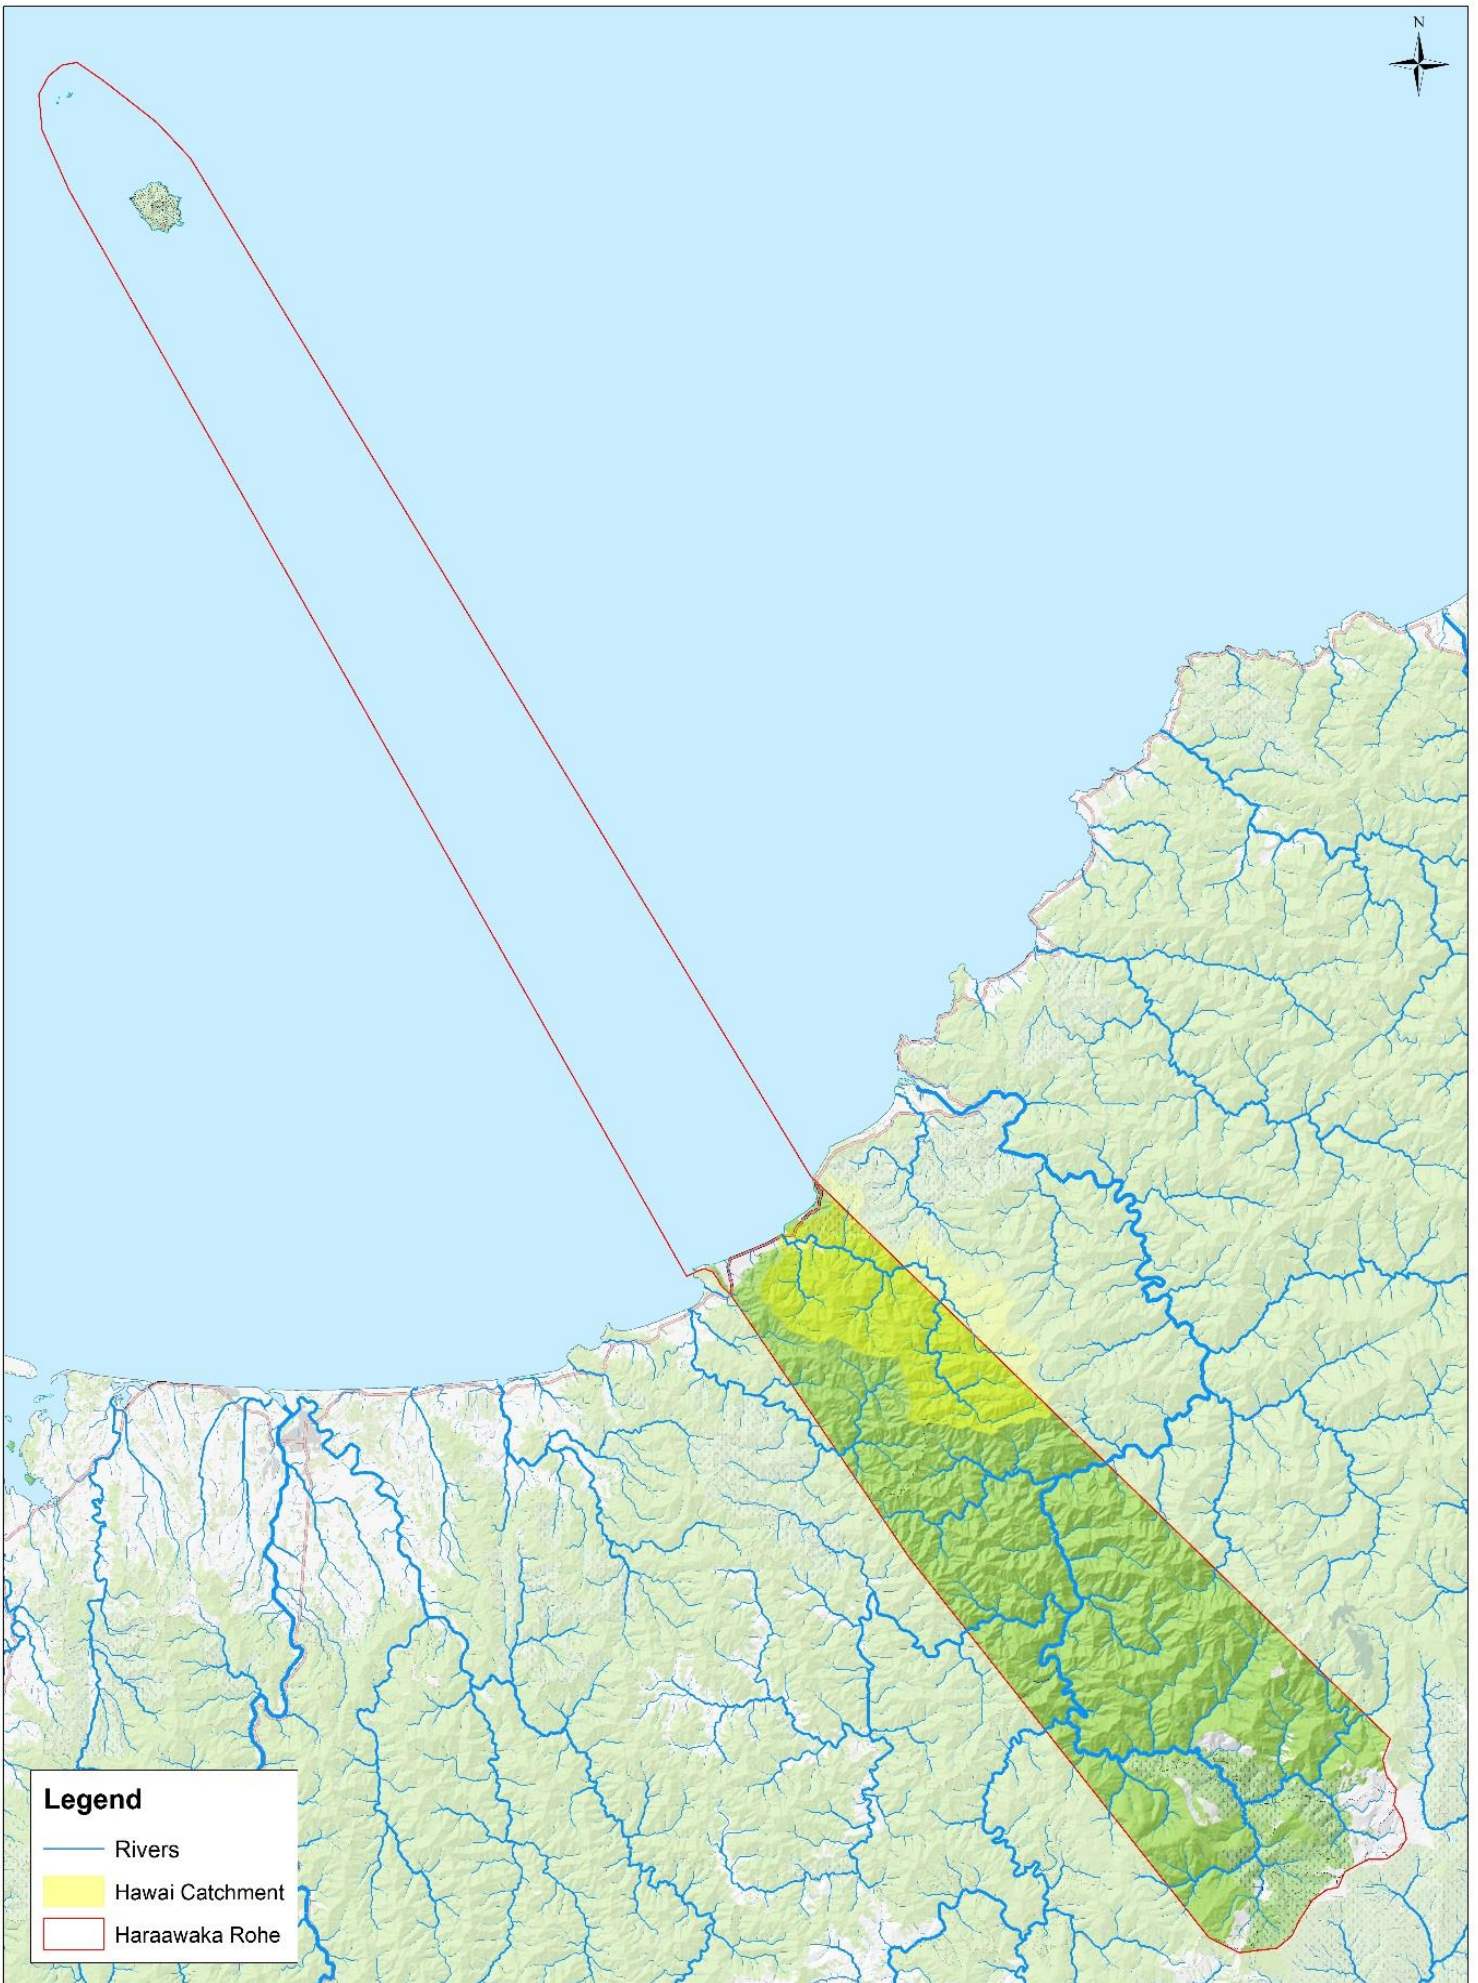

Te Whānau a Te Haraawaka Rohe

Scale 1:165000

GSP-541678
Printed: BOPRC, June 2017
Updated Print: NIWA, December 2017