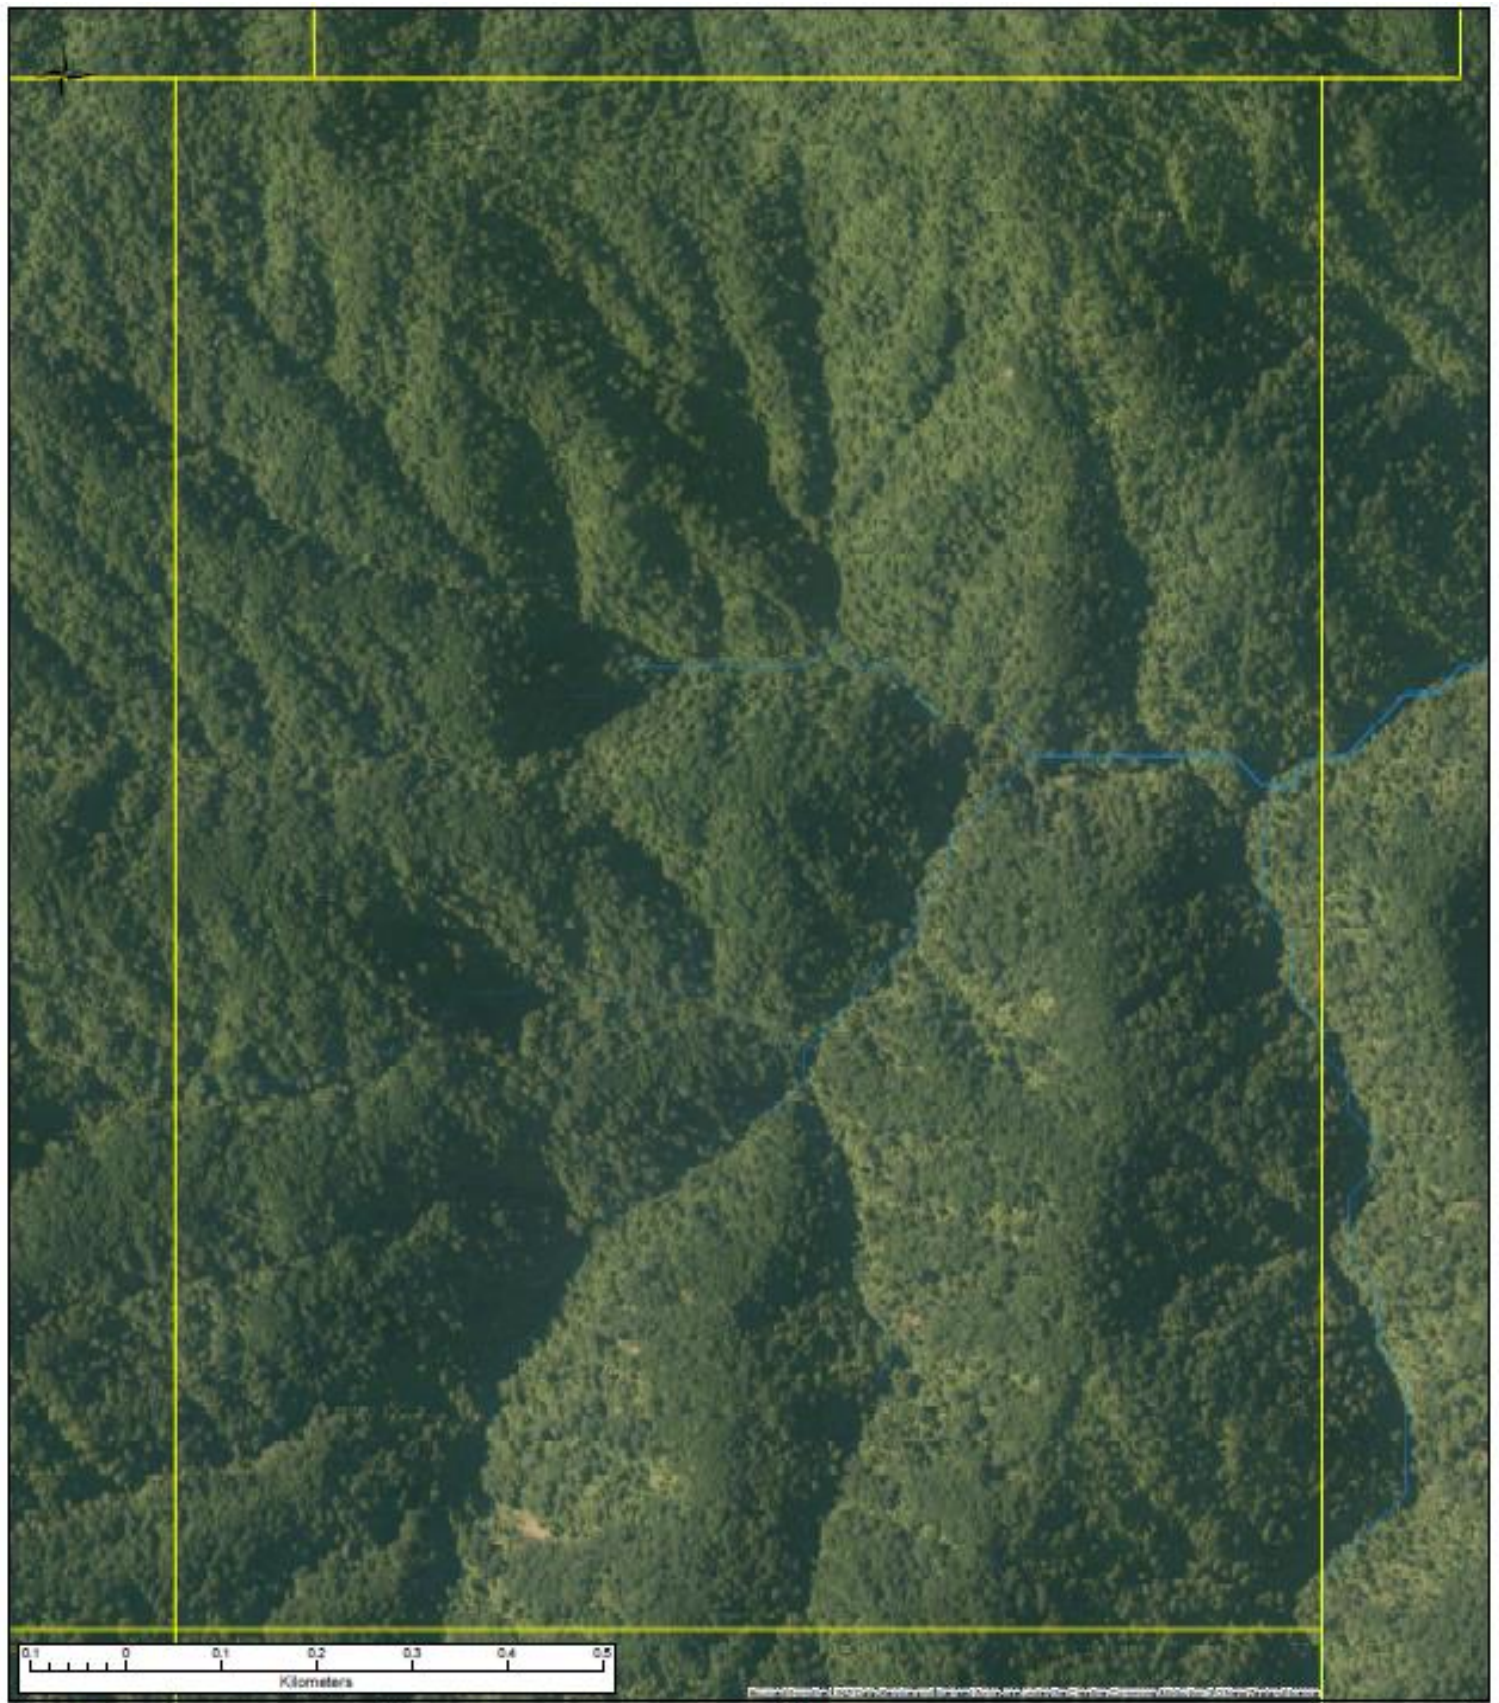

Legend

Marae	Artefact
Hapū Mapped Points	Ovenstones
Rivers	Pit
Haraawaka Rohe	Platform
Hapū Mapped Sites	Pā
Kai	Terrace, Knoll, Ridge, Ditch
Papakāinga/Battleground	Tree
Pā Site	Unknown
Urupā	Map Reference Boundary