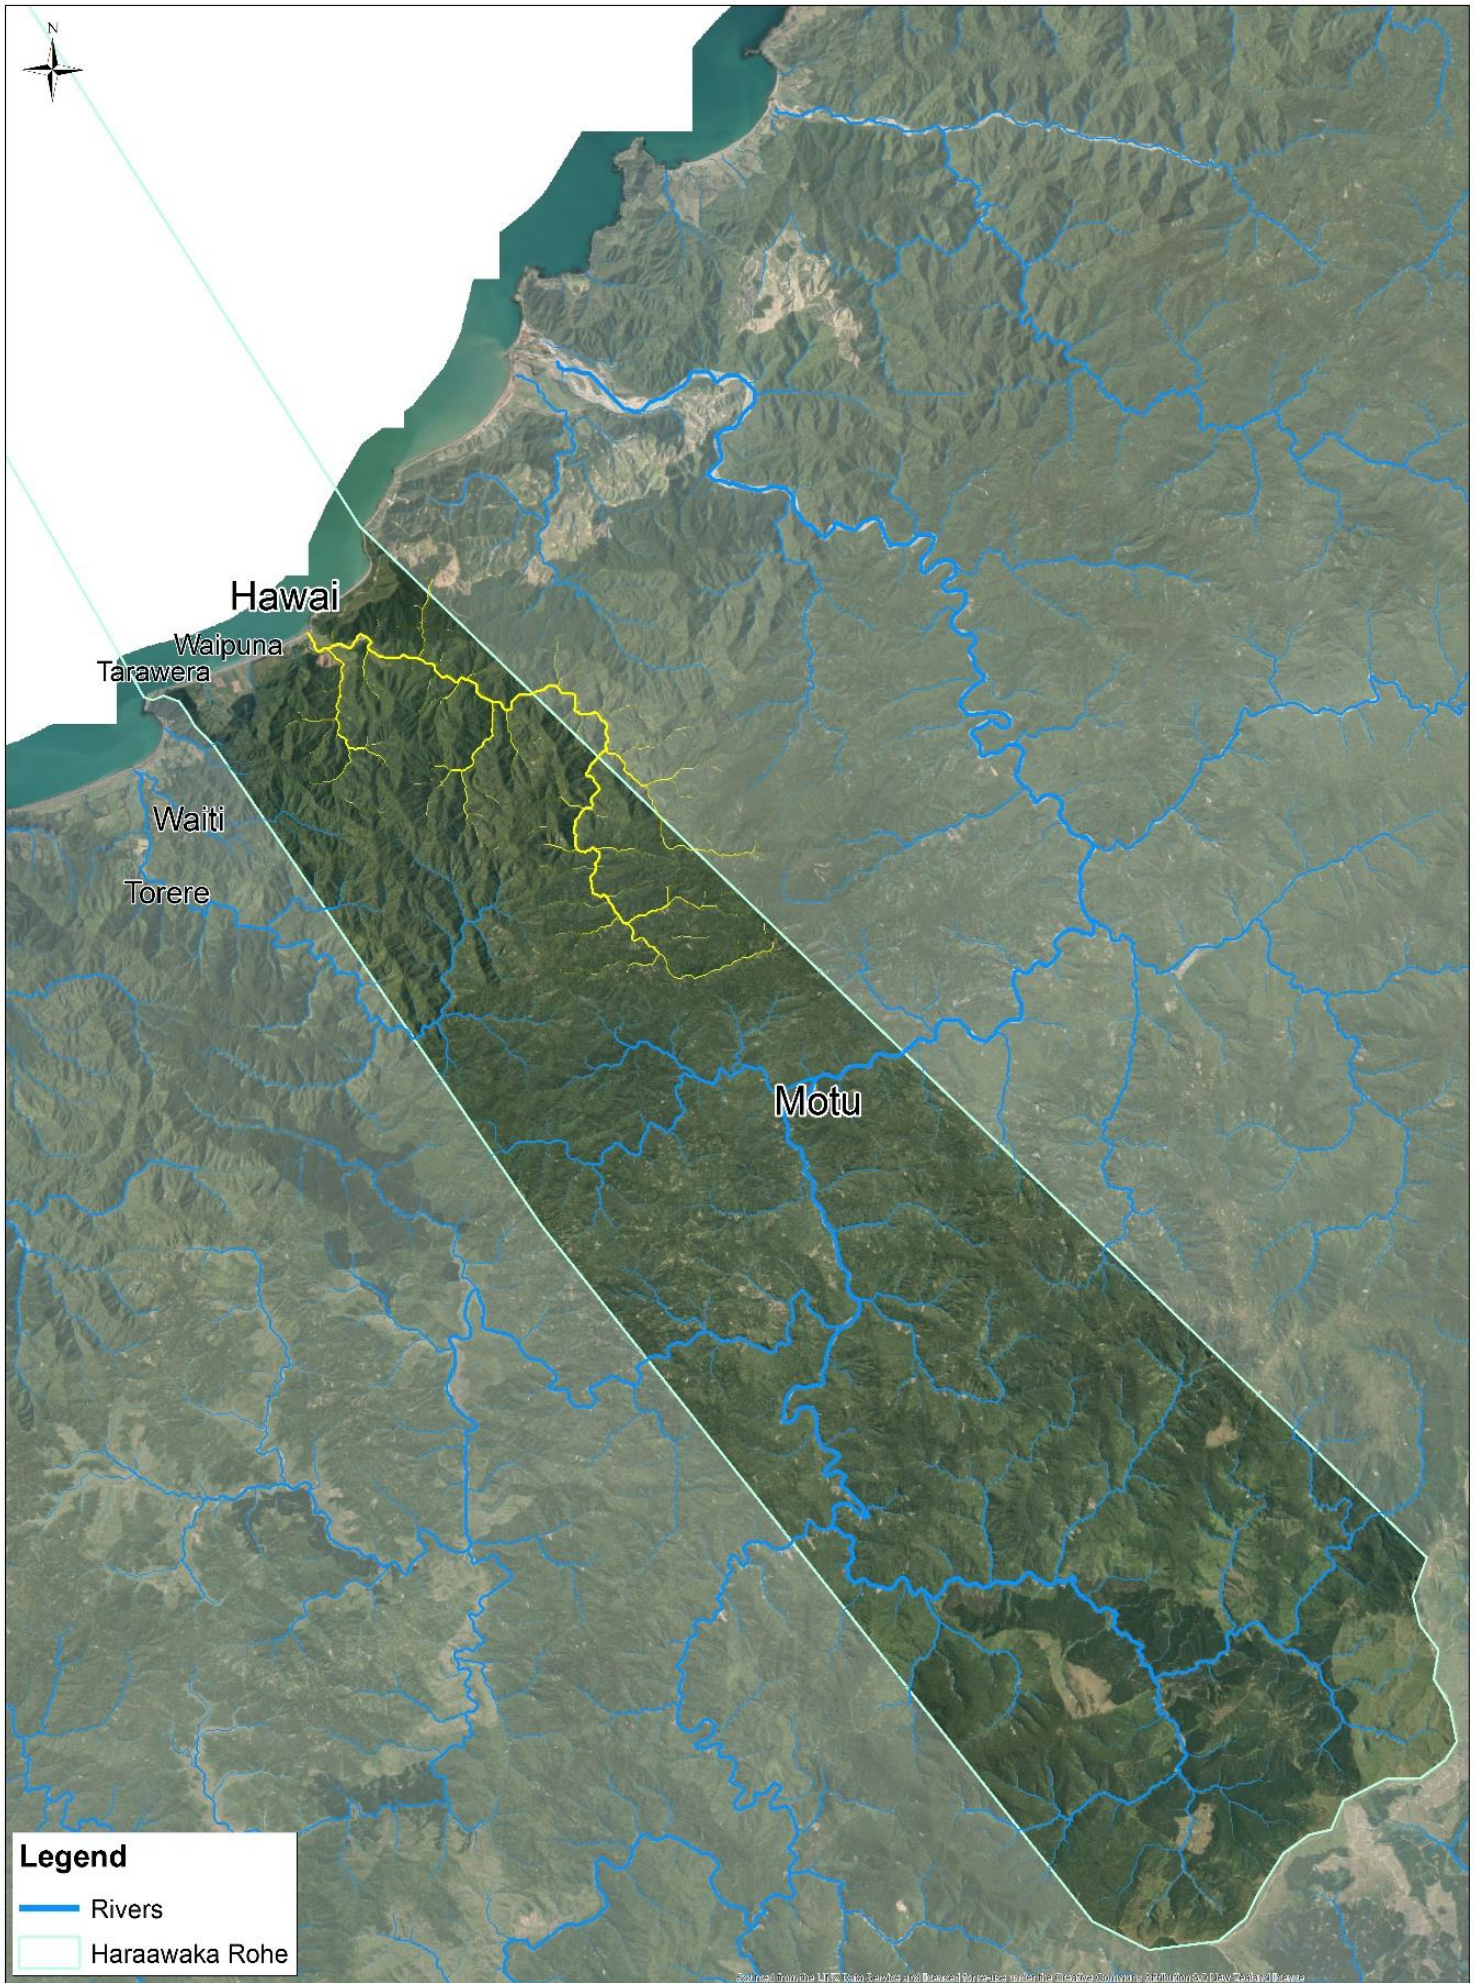

Legend

- Rivers
- Haraawaka Rohe

**Te Whānau a Te Haraawaka Rohe
Major Rivers**

Map created by: NIWA, 2017
© Sourced from Land Information New Zealand data & NIWA REC Hydrology model.
CROWN COPYRIGHT RESERVED
© Statistics NZ
Scale 1:90000

GSP-541678

Printed: NIWA, December 2017