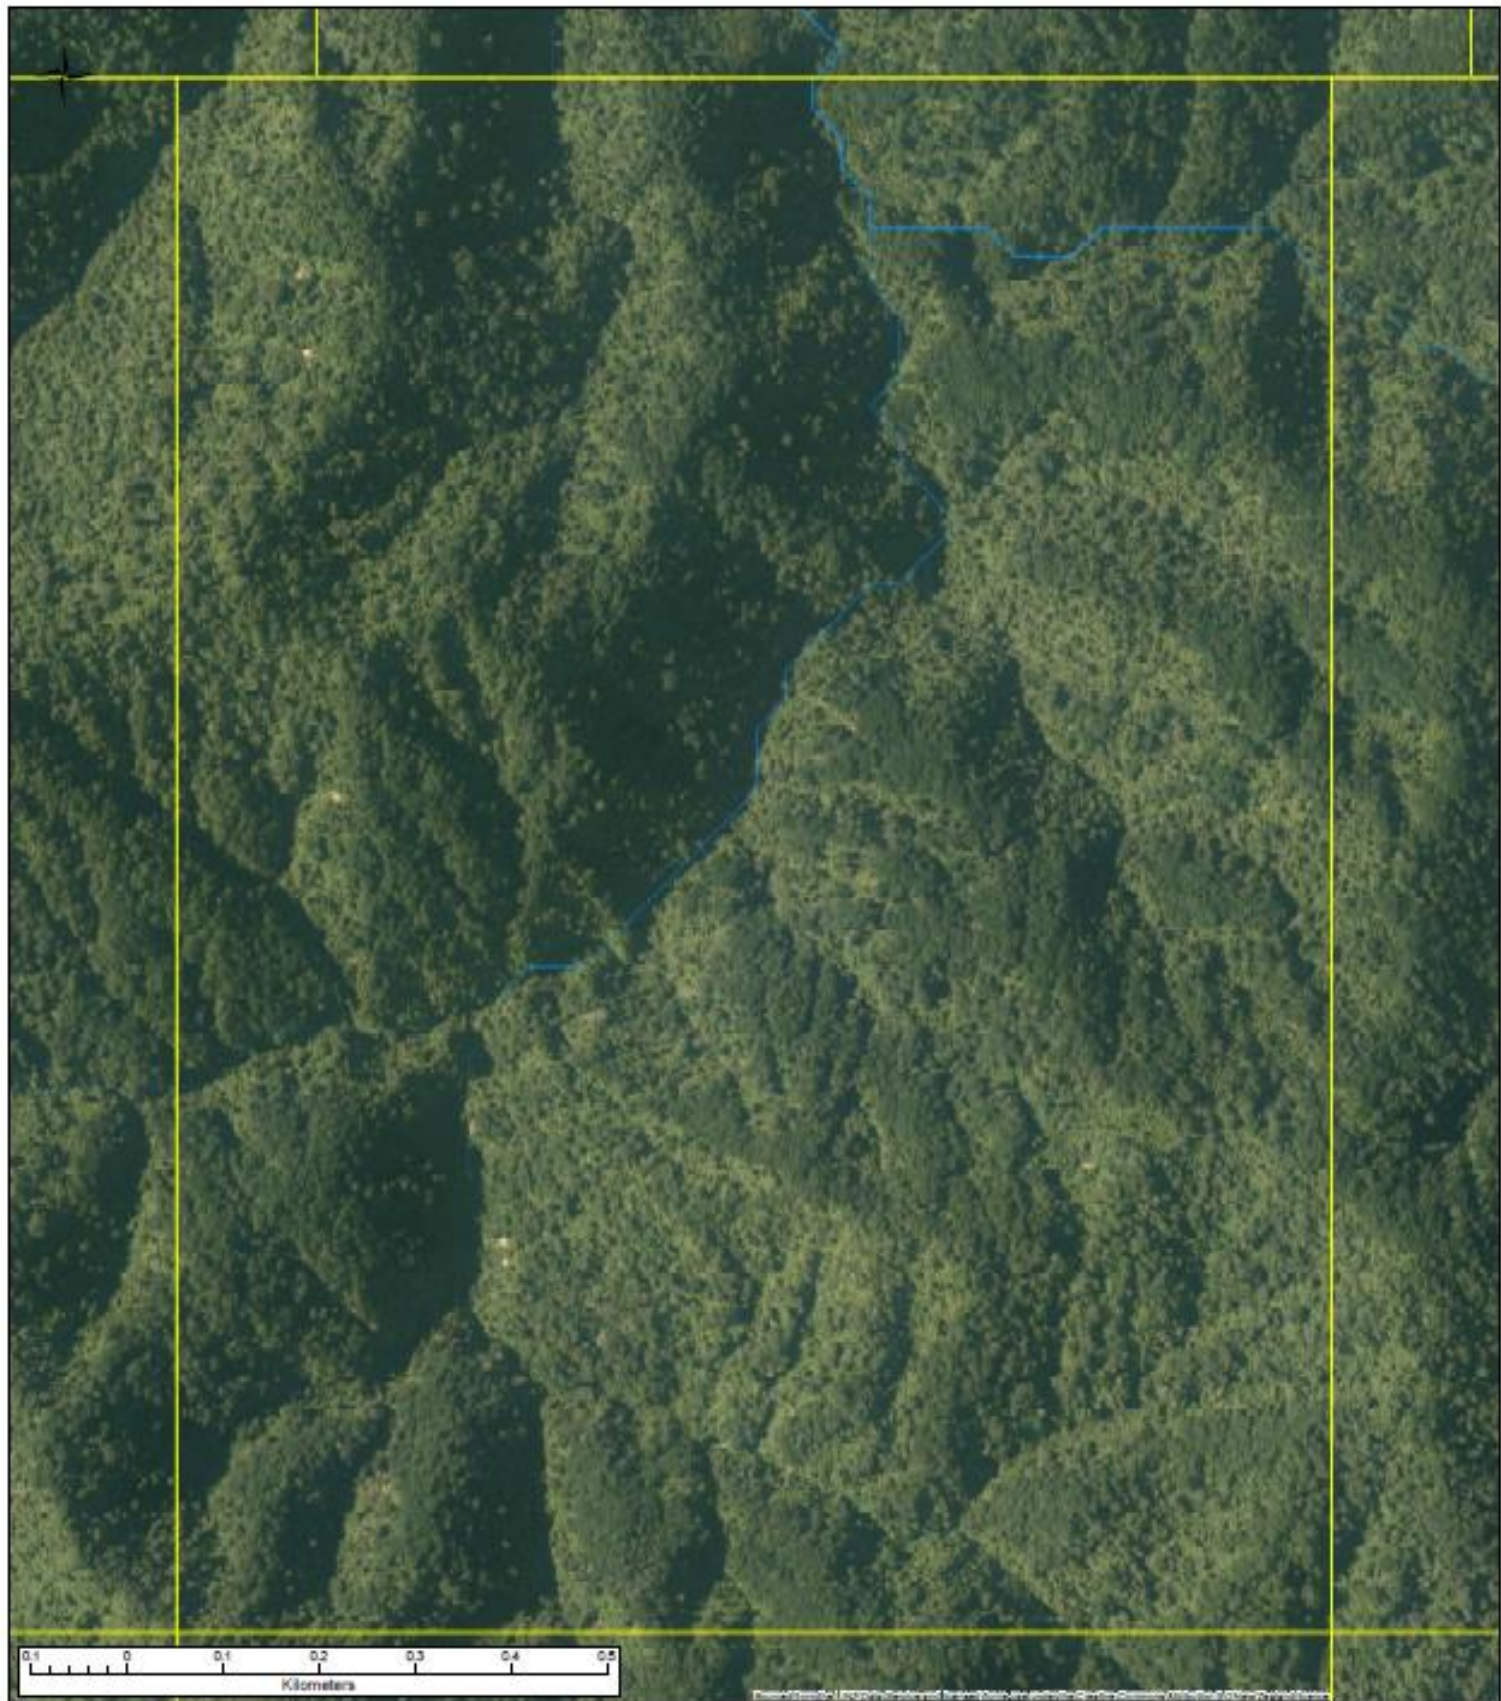

Legend

Marae	Category
Hapū Mapped Points	Artefact
Rivers	Ovenstones
Haraawaka Rohe	Pit
Hapū Mapped Sites	Platform
Kai	Pā
Papakāinga/Battleground	Terrace, Knoll, Ridge, Ditch
Pā Site	Tree
Urupā	Unknown
	Map Reference Boundary