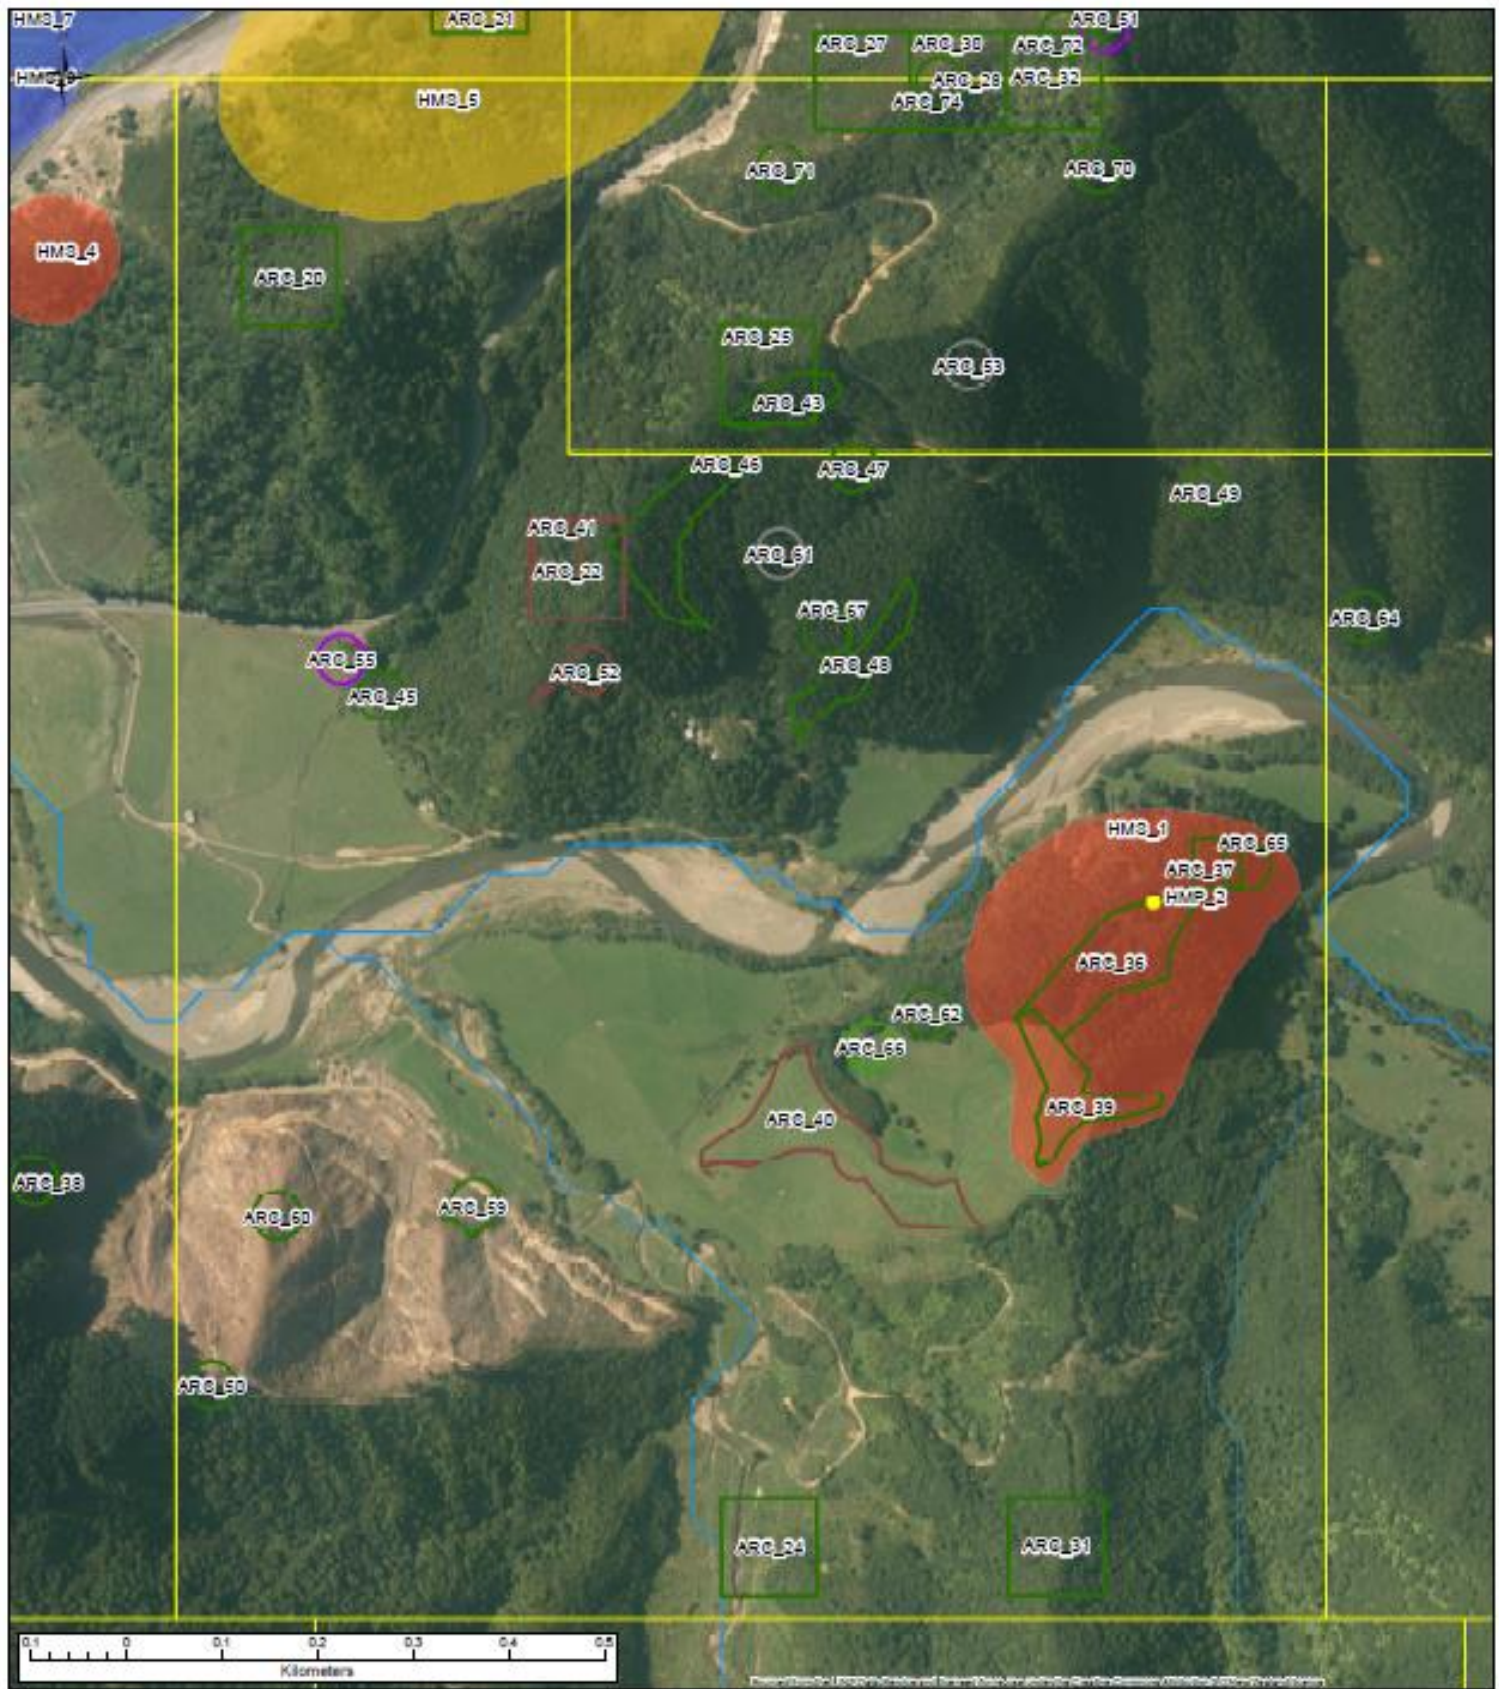

Legend

Marae	Artefact
Hapū Mapped Points	Ovenstones
Rivers	Pit
Haraawaka Rohe	Platform
Hapū Mapped Sites	Pā
Kai	Terrace, Knoll, Ridge, Ditch
Papakāinga/Battleground	Tree
Pā Site	Unknown
Urupā	Map Reference Boundary