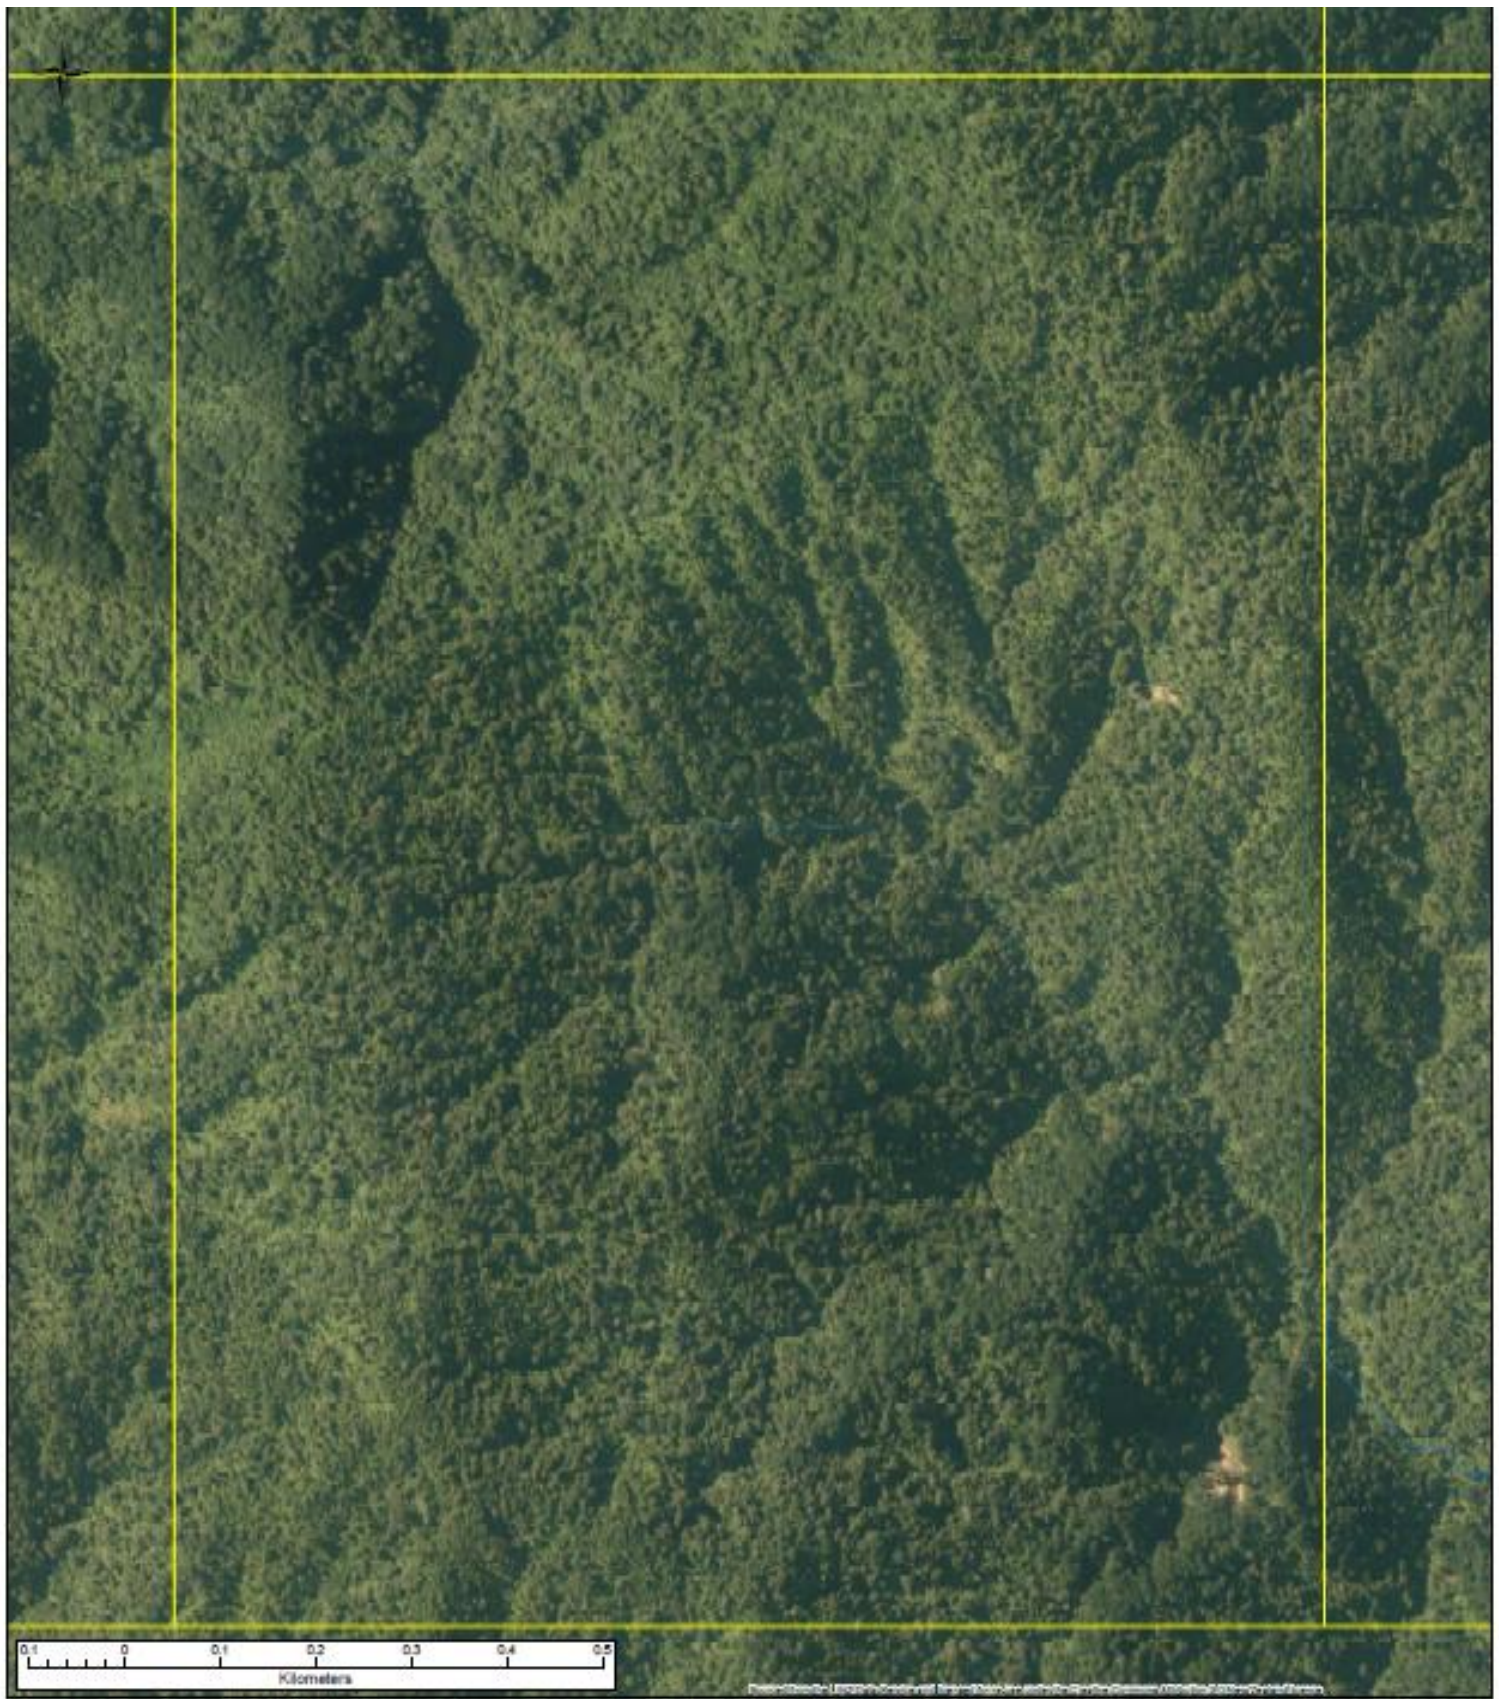

Legend

Marae	Category
Hapū Mapped Points	Artefact
Rivers	Ovenstones
Haraawaka Rohe	Pit
Hapū Mapped Sites	Platform
Kai	Pā
Papakāinga/Battleground	Terrace, Knoll, Ridge, Ditch
Pā Site	Tree
Urupā	Unknown
	Map Reference Boundary