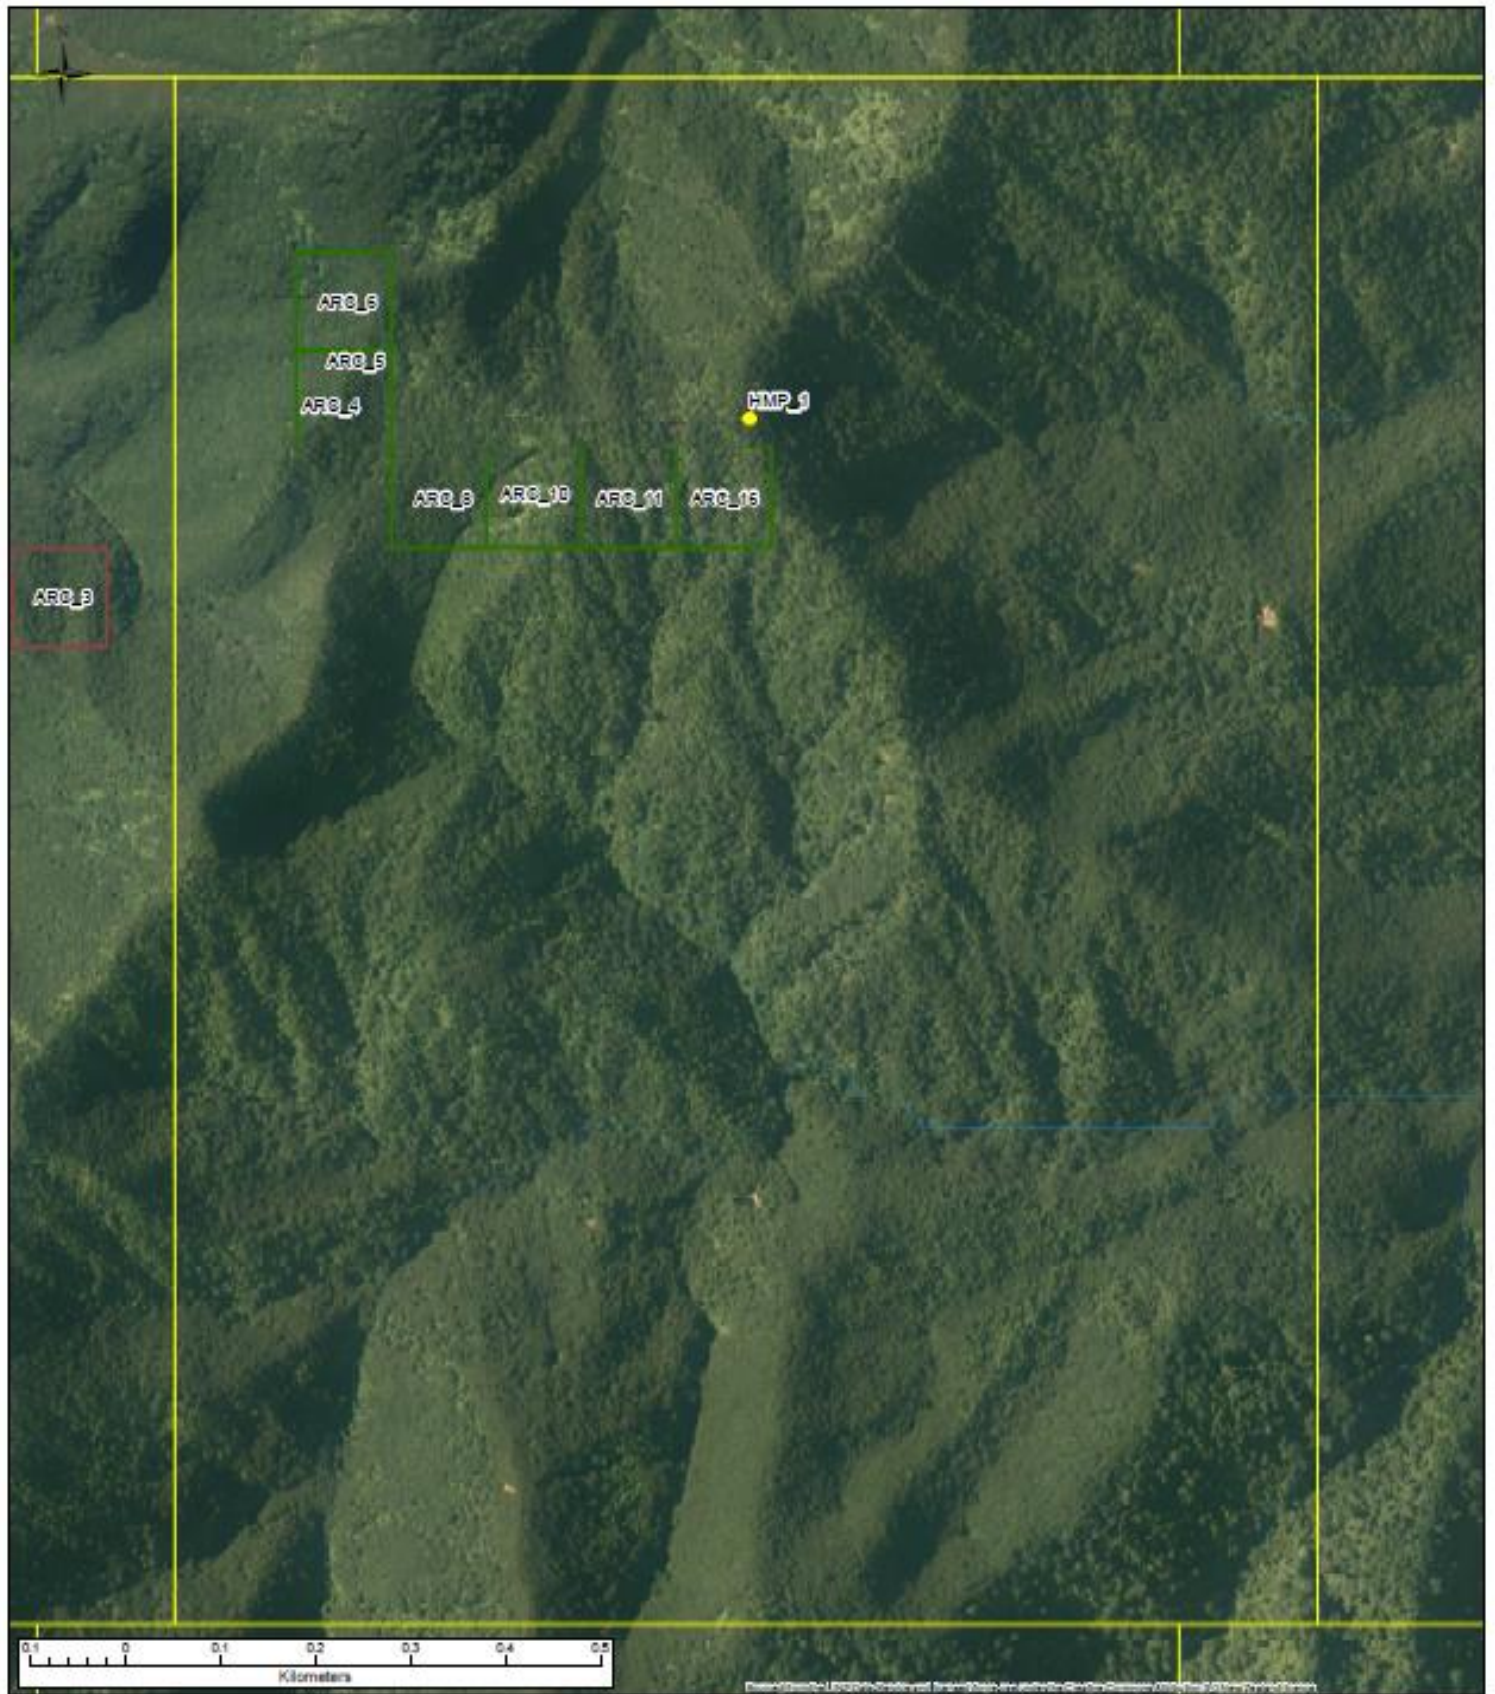

Legend

Marae	Category Artefact
Hapū Mapped Points	Ovenstones
Rivers	Pit
Haraawaka Rohe	Platform
Hapū Mapped Sites	Pā
Kai	Terrace, Knoll, Ridge, Ditch
Papakāinga/Battleground	Tree
Pā Site	Unknown
Urupā	Map Reference Boundary