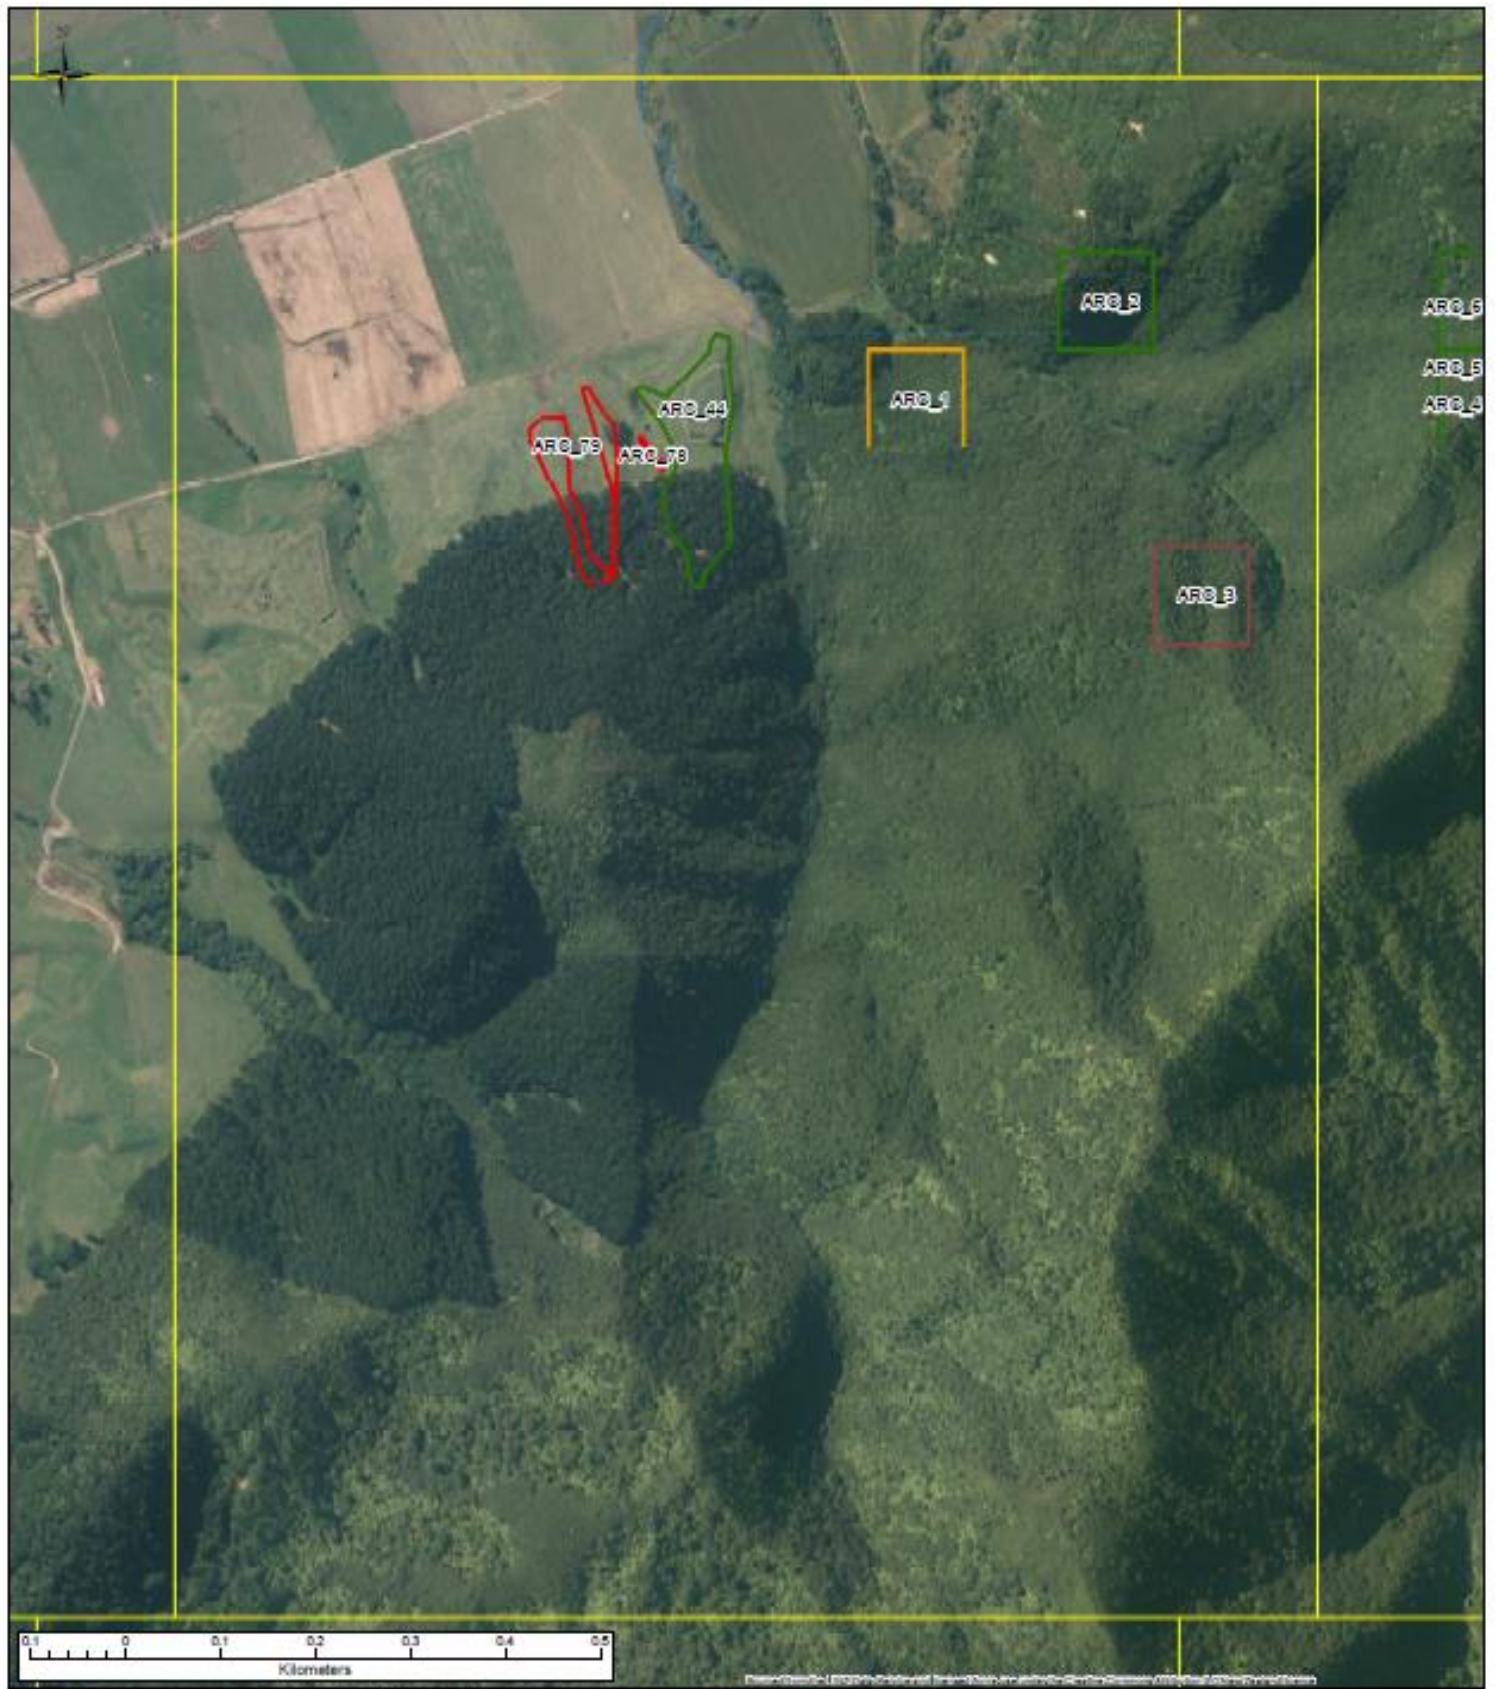

Legend

Marae	Category
Hapū Mapped Points	Artefact
Rivers	Ovenstones
Haraawaka Rohe	Pit
Hapū Mapped Sites	Platform
Kai	Pā
Papakāinga/Battleground	Terrace, Knoll, Ridge, Ditch
Pā Site	Tree
Urupā	Unknown
	Map Reference Boundary