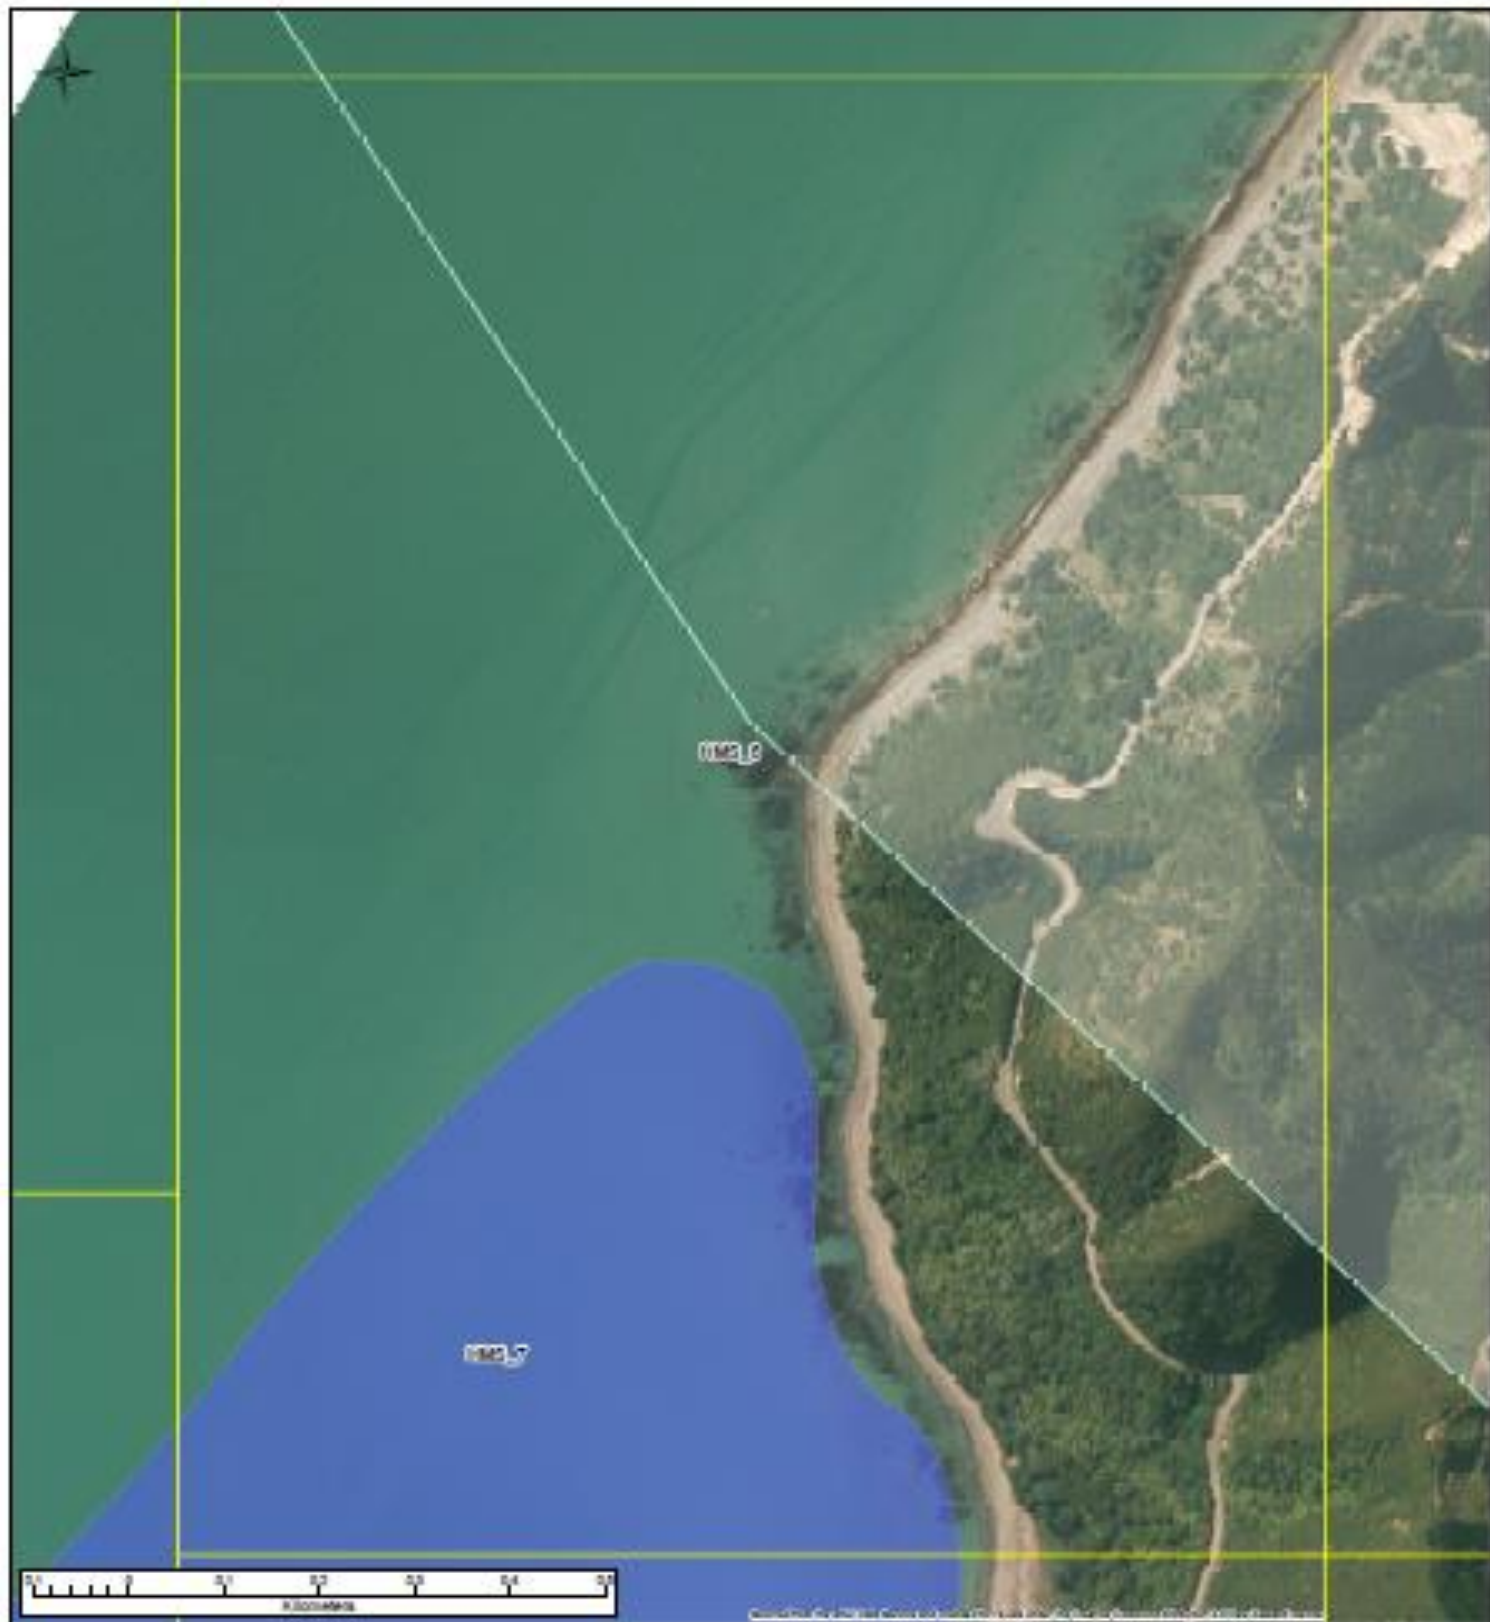

Te Whānau a Te Haraawaka Rohe  
 Overview Atlas

GSP-541678  
 Printed: BOPRC, June 2017  
 Updated Print: NIWA, December 2017

Legend	
	Marae
	Hapū Mapped Points
	Rivers
	Haraawaka Rohe
	Kai
	Papakāinga/Battleground
	Pā Site
	Urupā
	Artefact
	Ovenstones
	Pit
	Platform
	Pā
	Terrace, Knoll, Ridge, Ditch
	Tree
	Unknown
	Map Reference Boundary