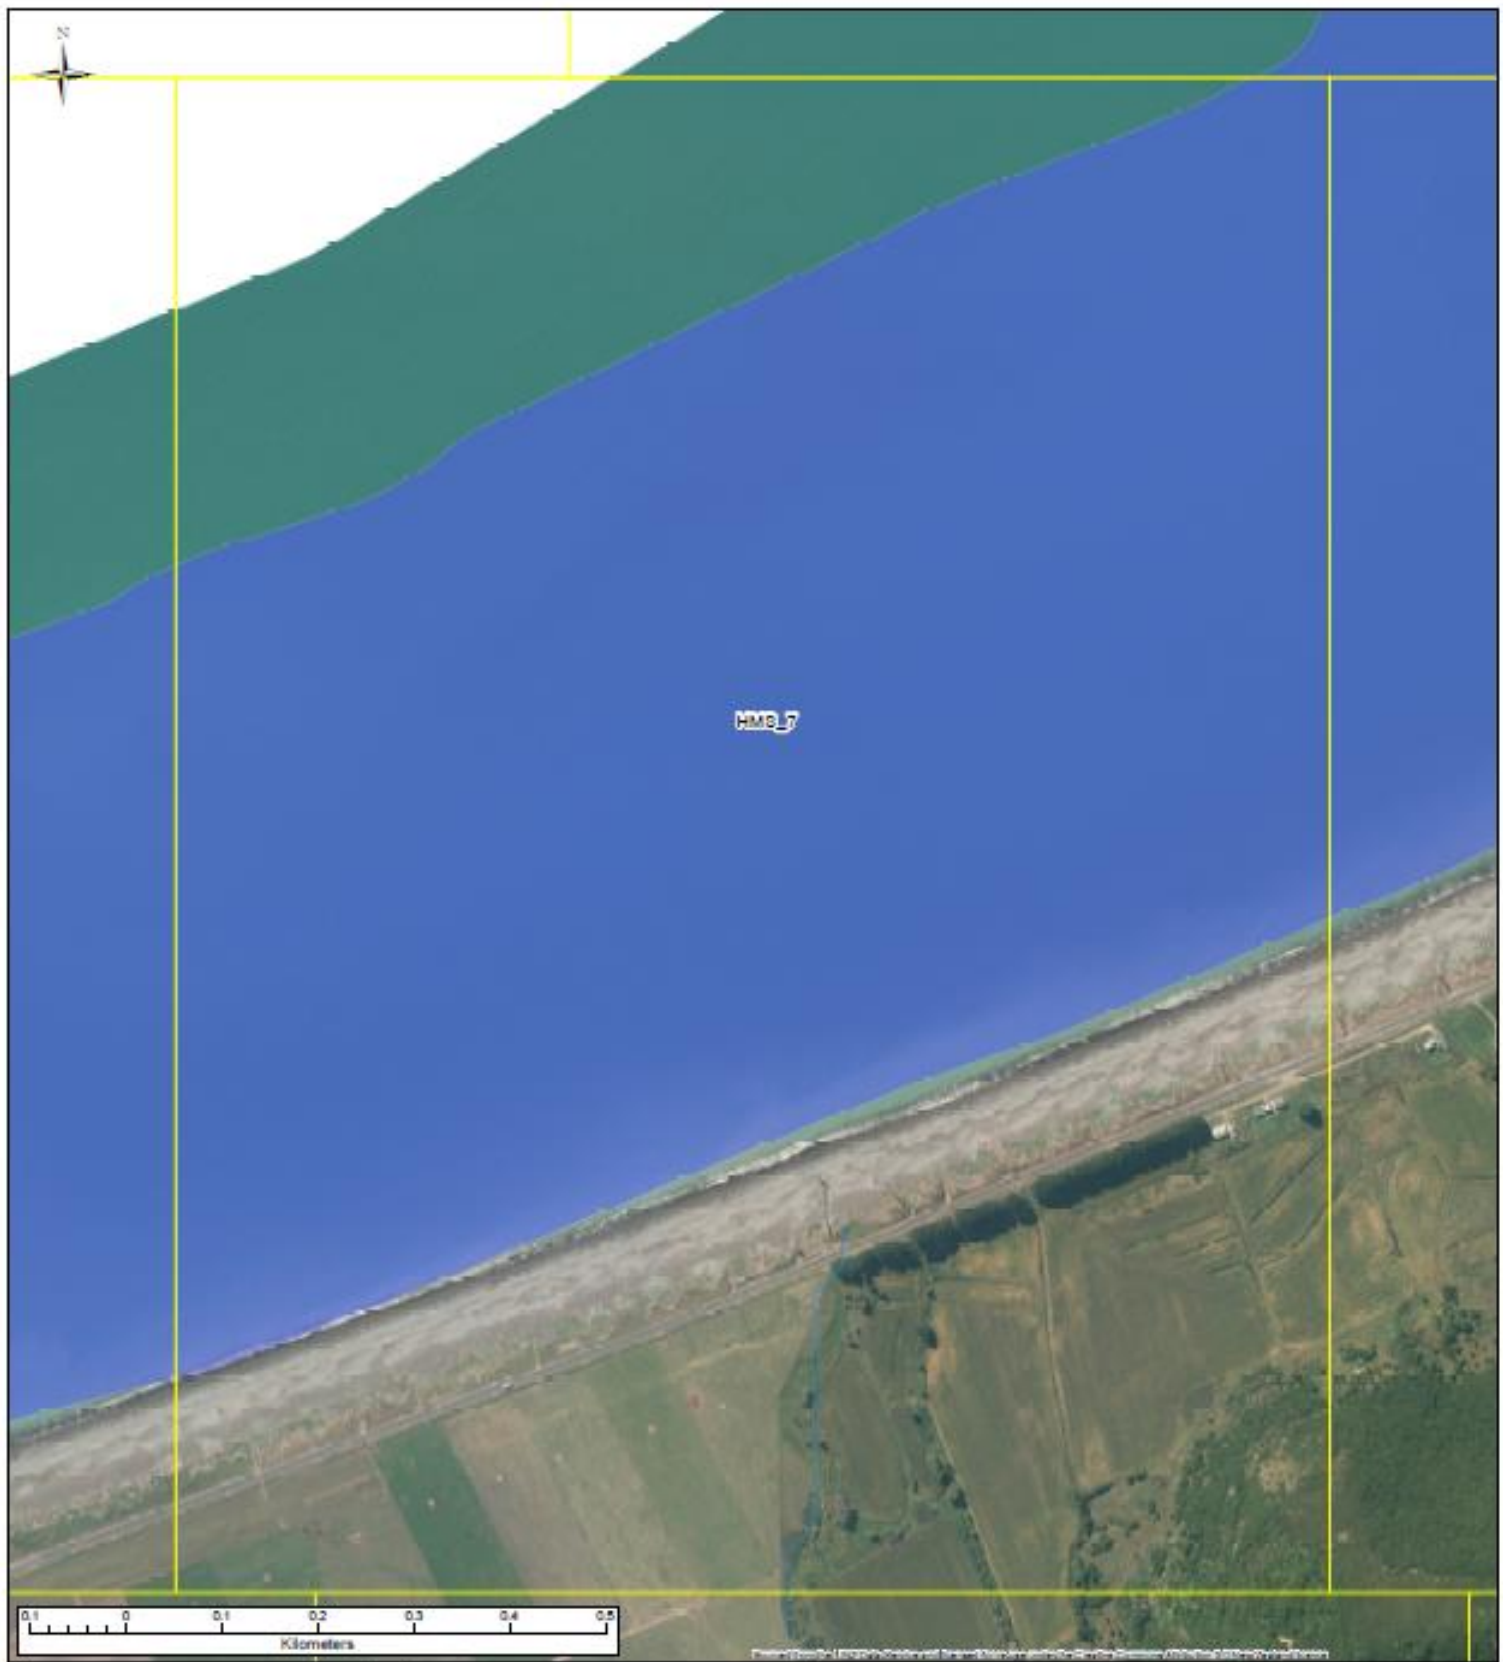

Legend

Marae	Artefact
Hapū Mapped Points	Ovenstones
Rivers	Pit
Haraawaka Rohe	Platform
Hapū Mapped Sites	Pā
Kai	Terrace, Knoll, Ridge, Ditch
Papakāinga/Battleground	Tree
Pā Site	Unknown
Urupā	Map Reference Boundary