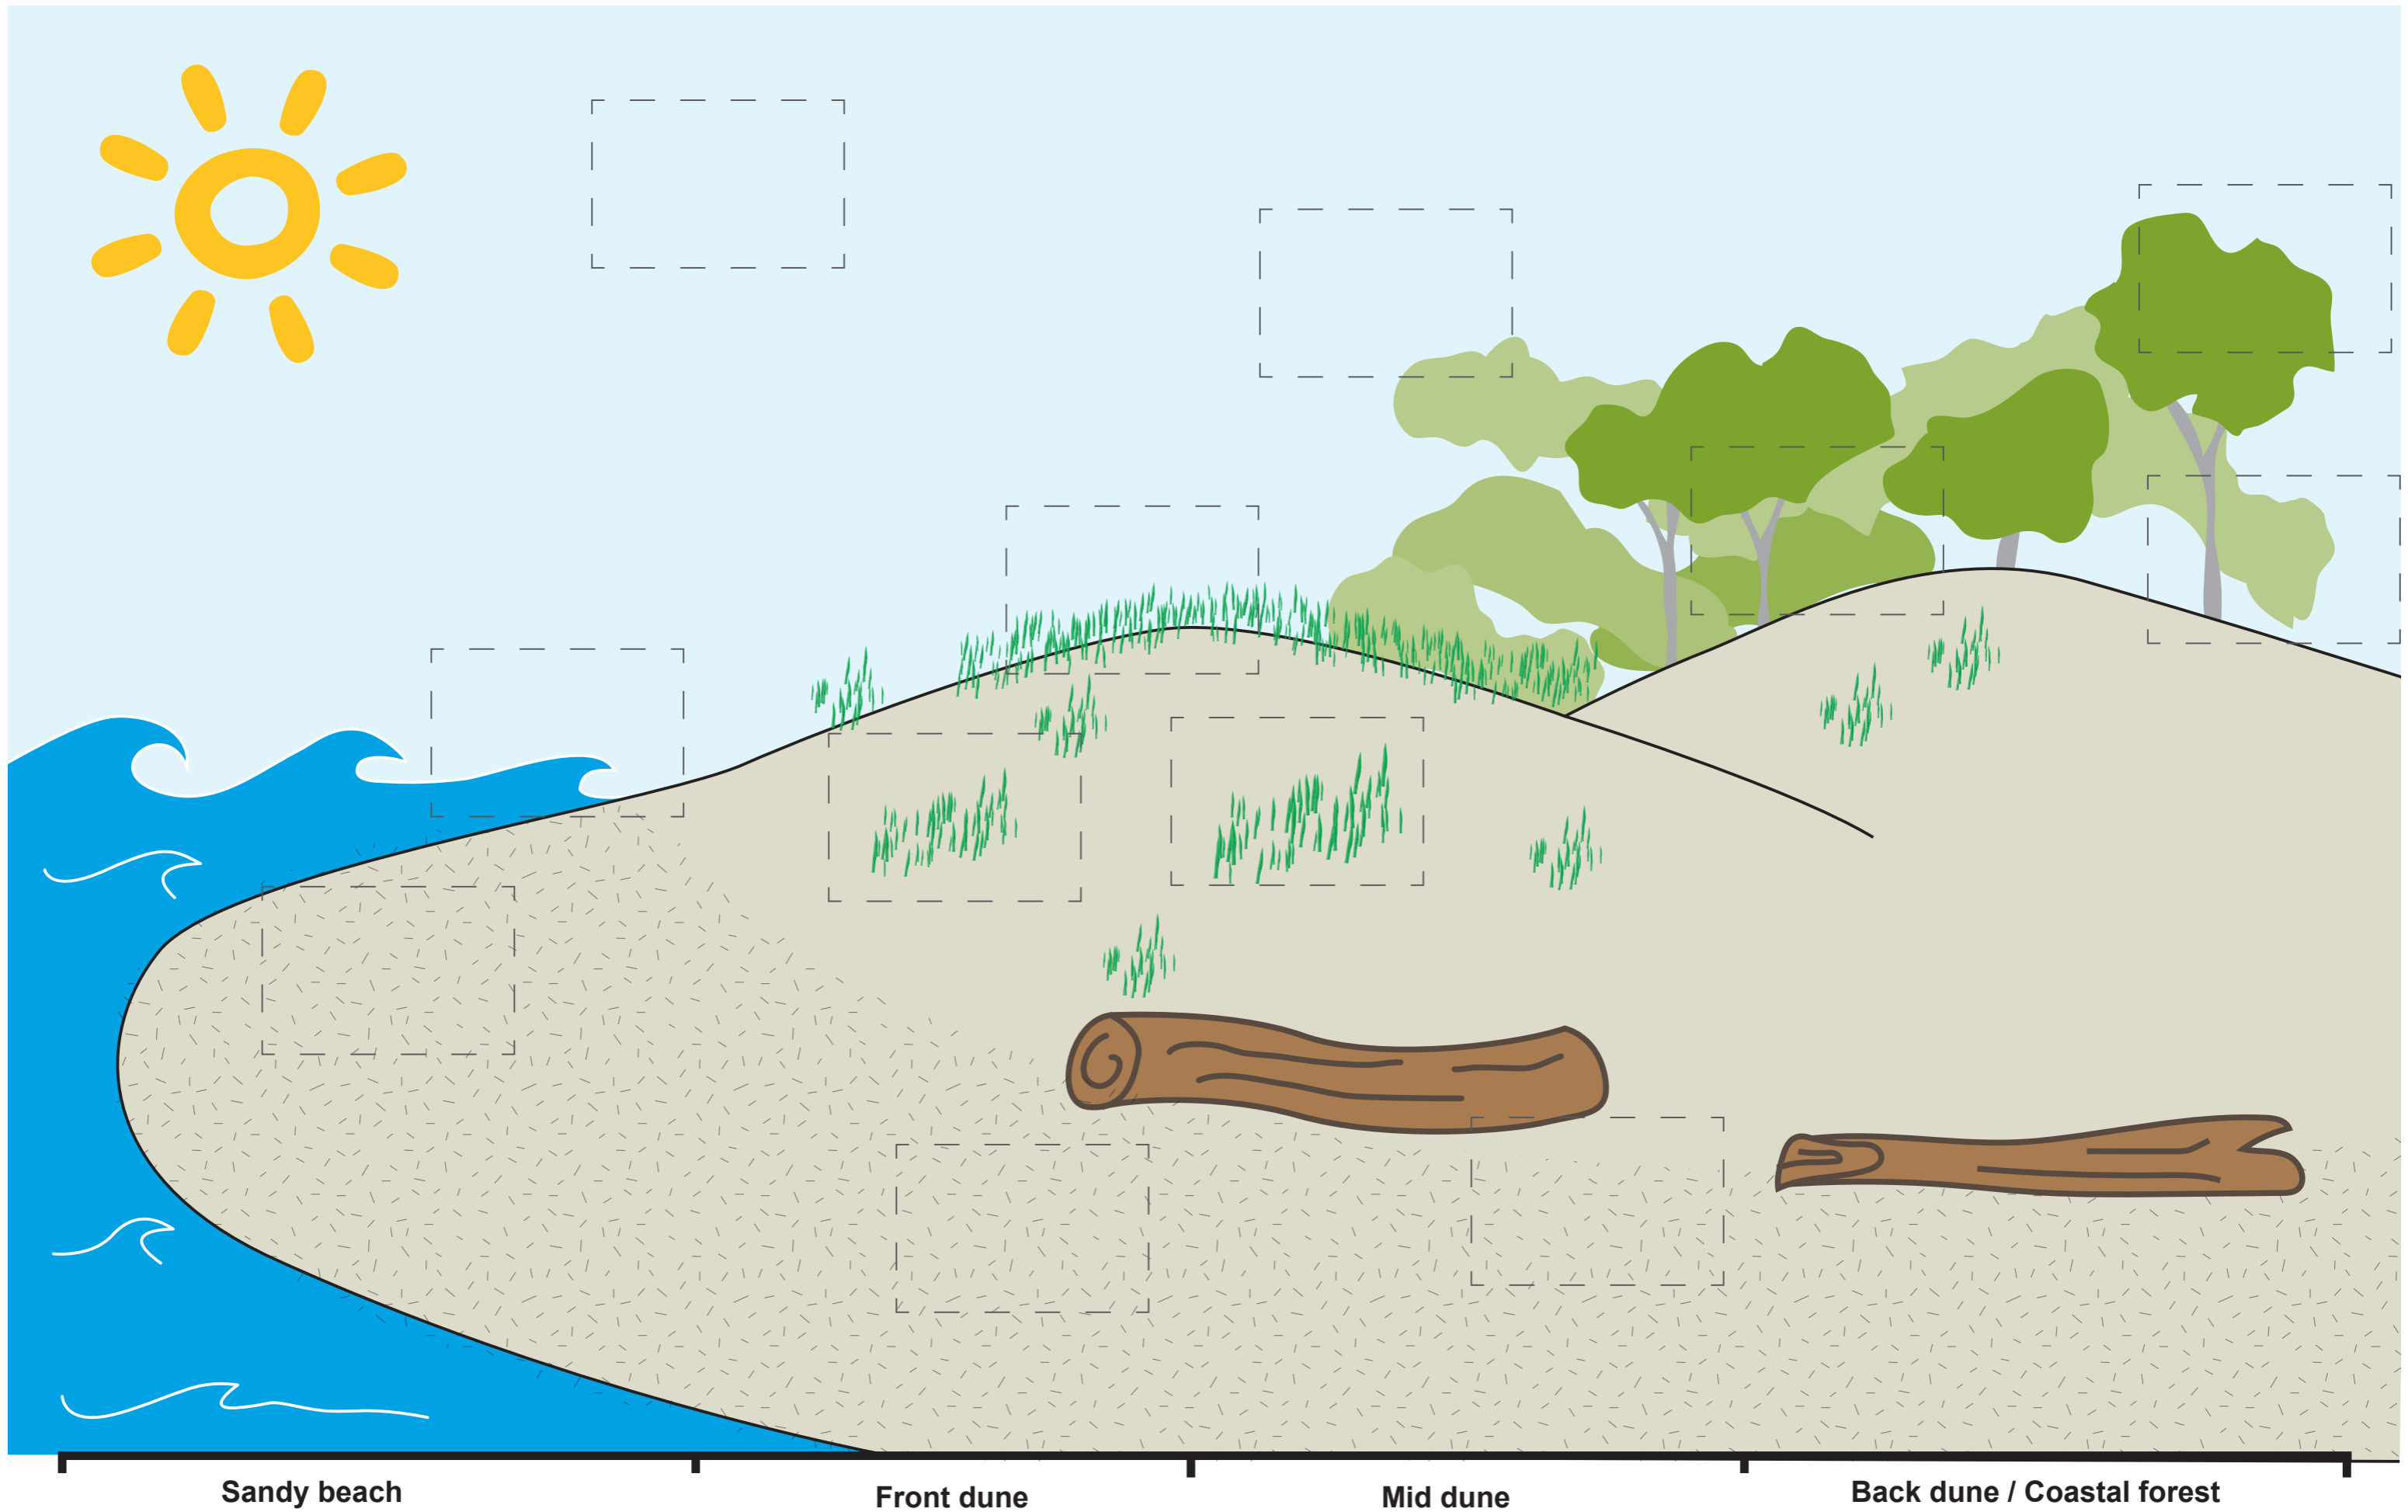

Coastal backdrop sheet

Sandy beach

Front dune

Mid dune

Back dune / Coastal forest

Coastal backdrop sheet

Sandy beach **Front dune** **Mid dune** **Back dune / Coastal forest**

Cut n' paste picture sheet - English version

Cut n' paste picture sheet - Te reo Māori version

 Golden sand sedge	 Seashore earwig	 Shore bindweed	 Tern
 Red billed gull	 Wire vine	 NZ fur seal	 Karakā
 Spinifex	 Sand scarab beetle	 Pōhutukawa	 Katipō
 Gecko	 Flax	 Black backed gull	 Sand coprosma
 Sand daphne	 Oyster-catcher	 Corkwood	 Sand scarab grub
 Cabbage tree	 Copper butterfly	 NZ dotterel	 Toetoe

Cut n' paste picture sheet - label your own

Cut n' paste picture sheet - label your own